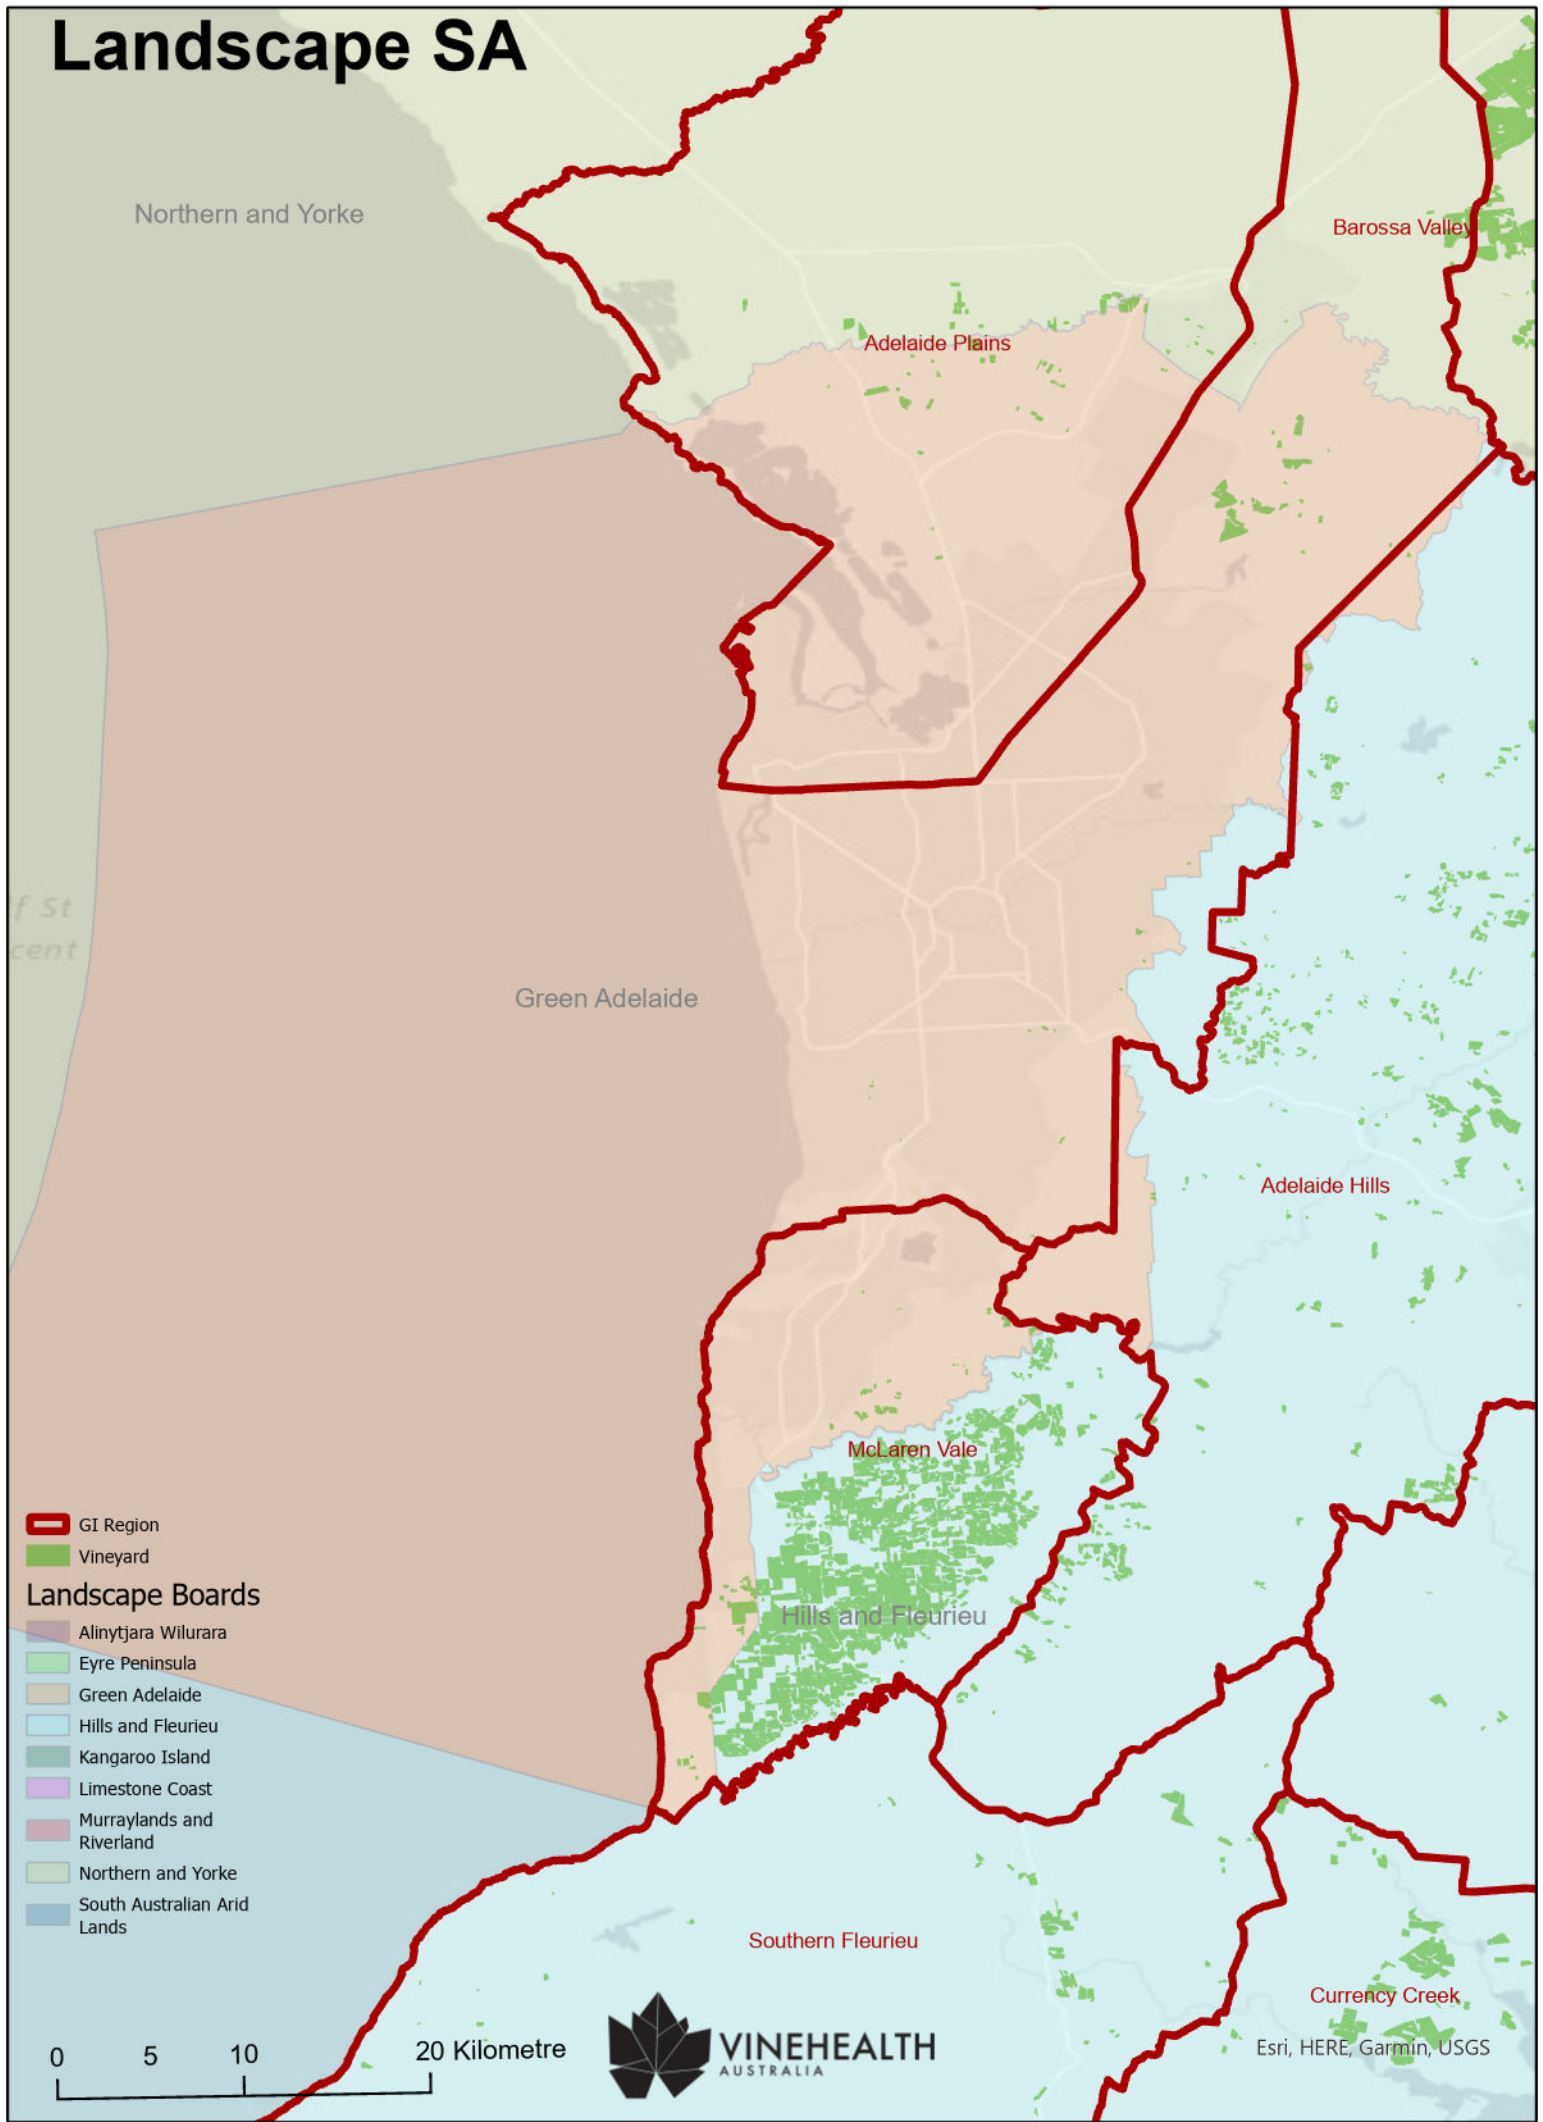

Landscape SA

Northern and Yorke

Barossa Valley

Adelaide Plains

Green Adelaide

Adelaide Hills

McLaren Vale

Hills and Fleurieu

Southern Fleurieu

Currency Creek

- GI Region
- Vineyard
- Landscape Boards**
- Alinytjara Wilurara
- Eyre Peninsula
- Green Adelaide
- Hills and Fleurieu
- Kangaroo Island
- Limestone Coast
- Murraylands and Riverland
- Northern and Yorke
- South Australian Arid Lands

0 5 10 20 Kilometre

Esri, HERE, Garmin, USGS