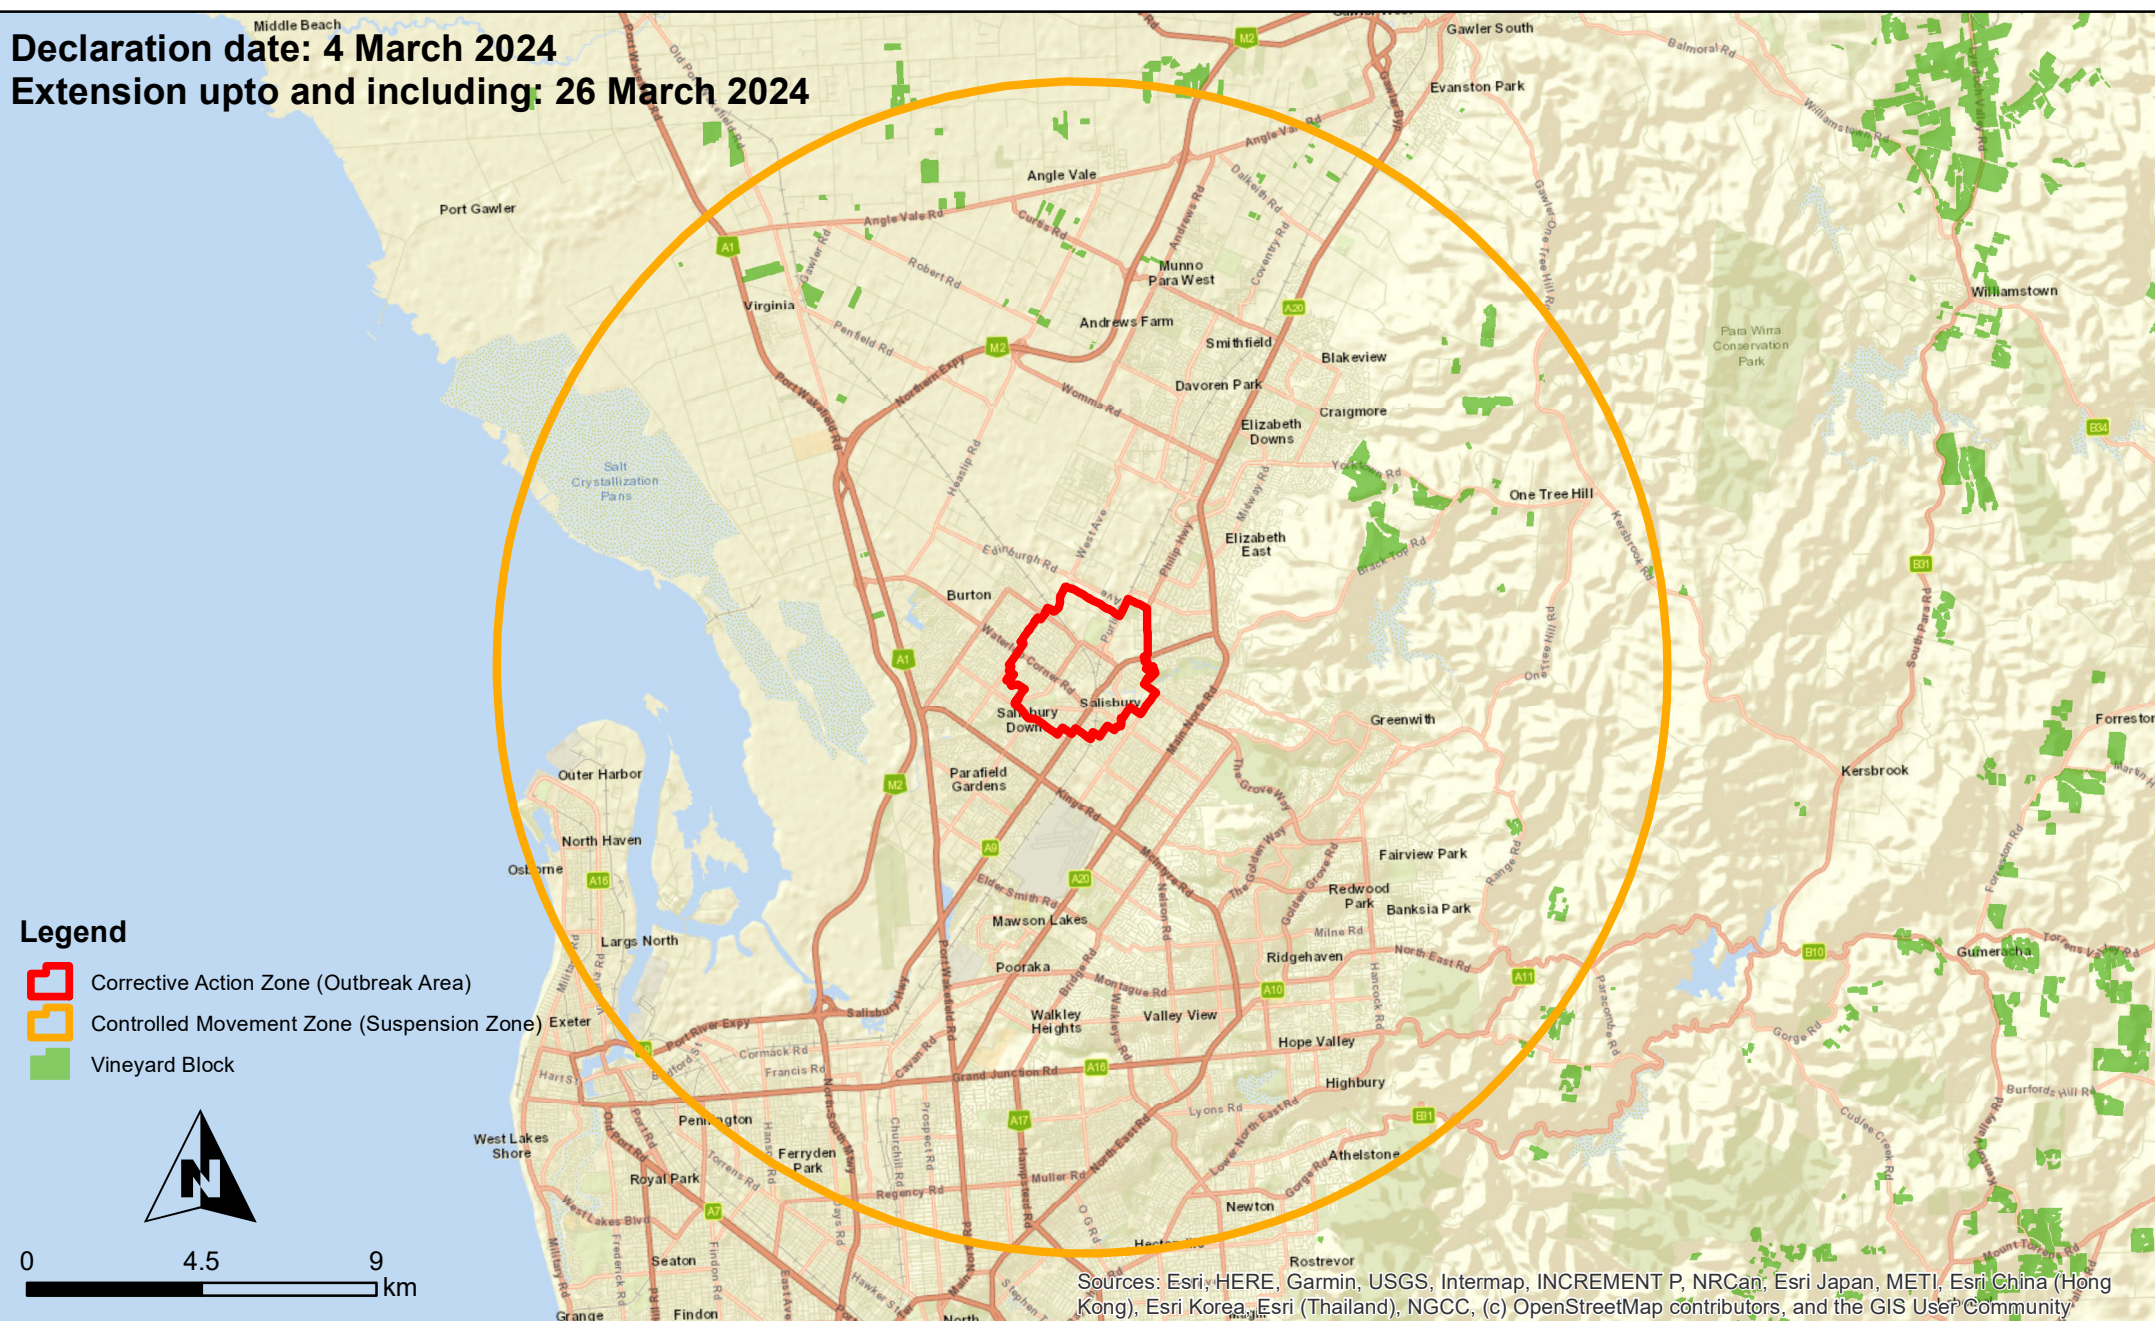

Declaration date: 4 March 2024
 Extension upto and including: 26 March 2024

Legend

-  Corrective Action Zone (Outbreak Area)
-  Controlled Movement Zone (Suspension Zone)
-  Vineyard Block

Sources: Esri, HERE, Garmin, USGS, Intermap, INCREMENT P, NRCan, Esri Japan, METI, Esri China (Hong Kong), Esri Korea, Esri (Thailand), NGCC, (c) OpenStreetMap contributors, and the GIS User Community

DATUM: GDA2020
 PROJECTION: MGA54
 DATE: 27th March 2024
 SOFTWARE: ESRI ArcGIS v10.8.1
 DATA SOURCE:
 Vineyard Block - Vinehealth Australia
 Outbreak Area - PIRSA
 Suspension Area - PIRSA

Salisbury North Fruit Fly Outbreak