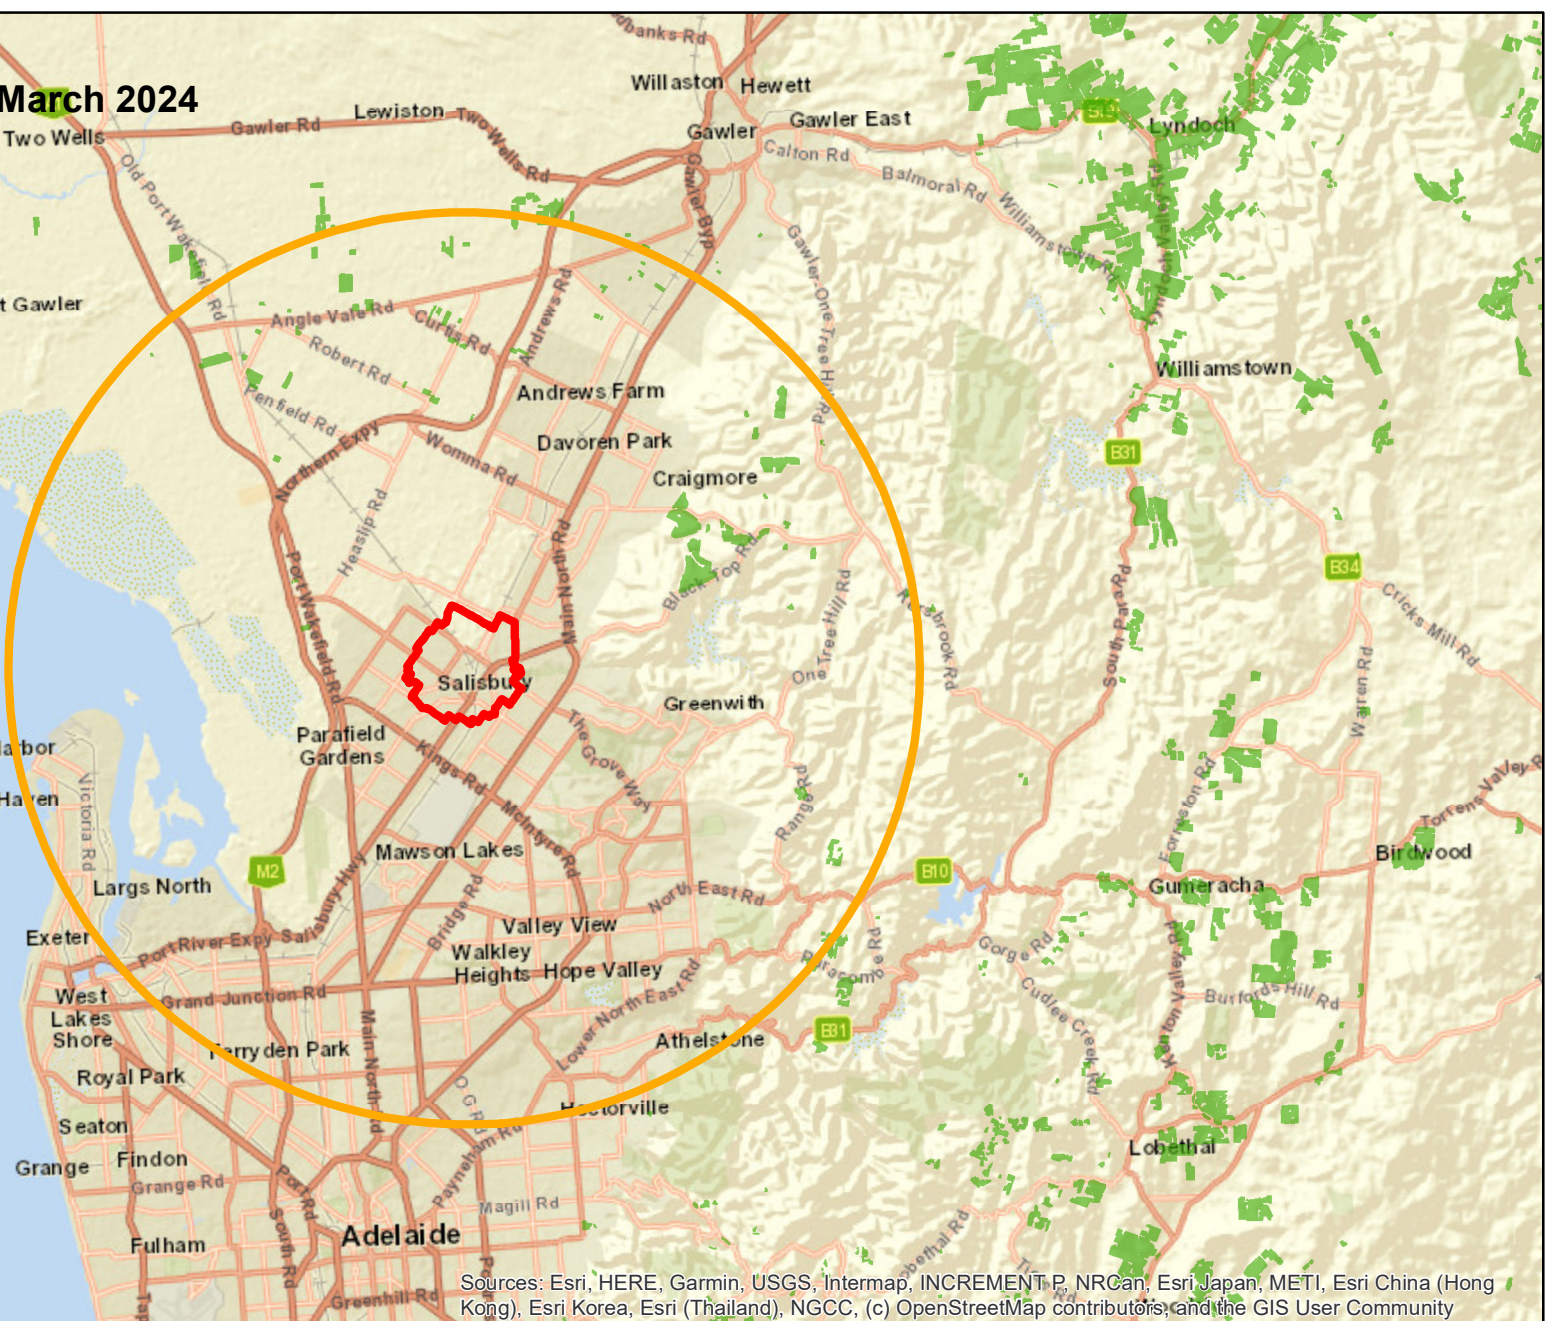

Declaration date: 4 March 2024
Extension upto and including: 26 March 2024

Legend

-  Corrective Action Zone (Outbreak Area)
-  Controlled Movement Zone (Suspension Zone)
-  Vineyard Block

Sources: Esri, HERE, Garmin, USGS, Intermap, INCREMENT P, NRCan, Esri Japan, METI, Esri China (Hong Kong), Esri Korea, Esri (Thailand), NGCC, (c) OpenStreetMap contributors, and the GIS User Community

DATUM: GDA2020
PROJECTION: MGA54
DATE: 27th March 2024
SOFTWARE: ESRI ArcGIS v10.8.1
DATA SOURCE:
Vineyard Block - Vinehealth Australia
Outbreak Area - PIRSA
Suspension Area - PIRSA

Salisbury North Fruit Fly Outbreak