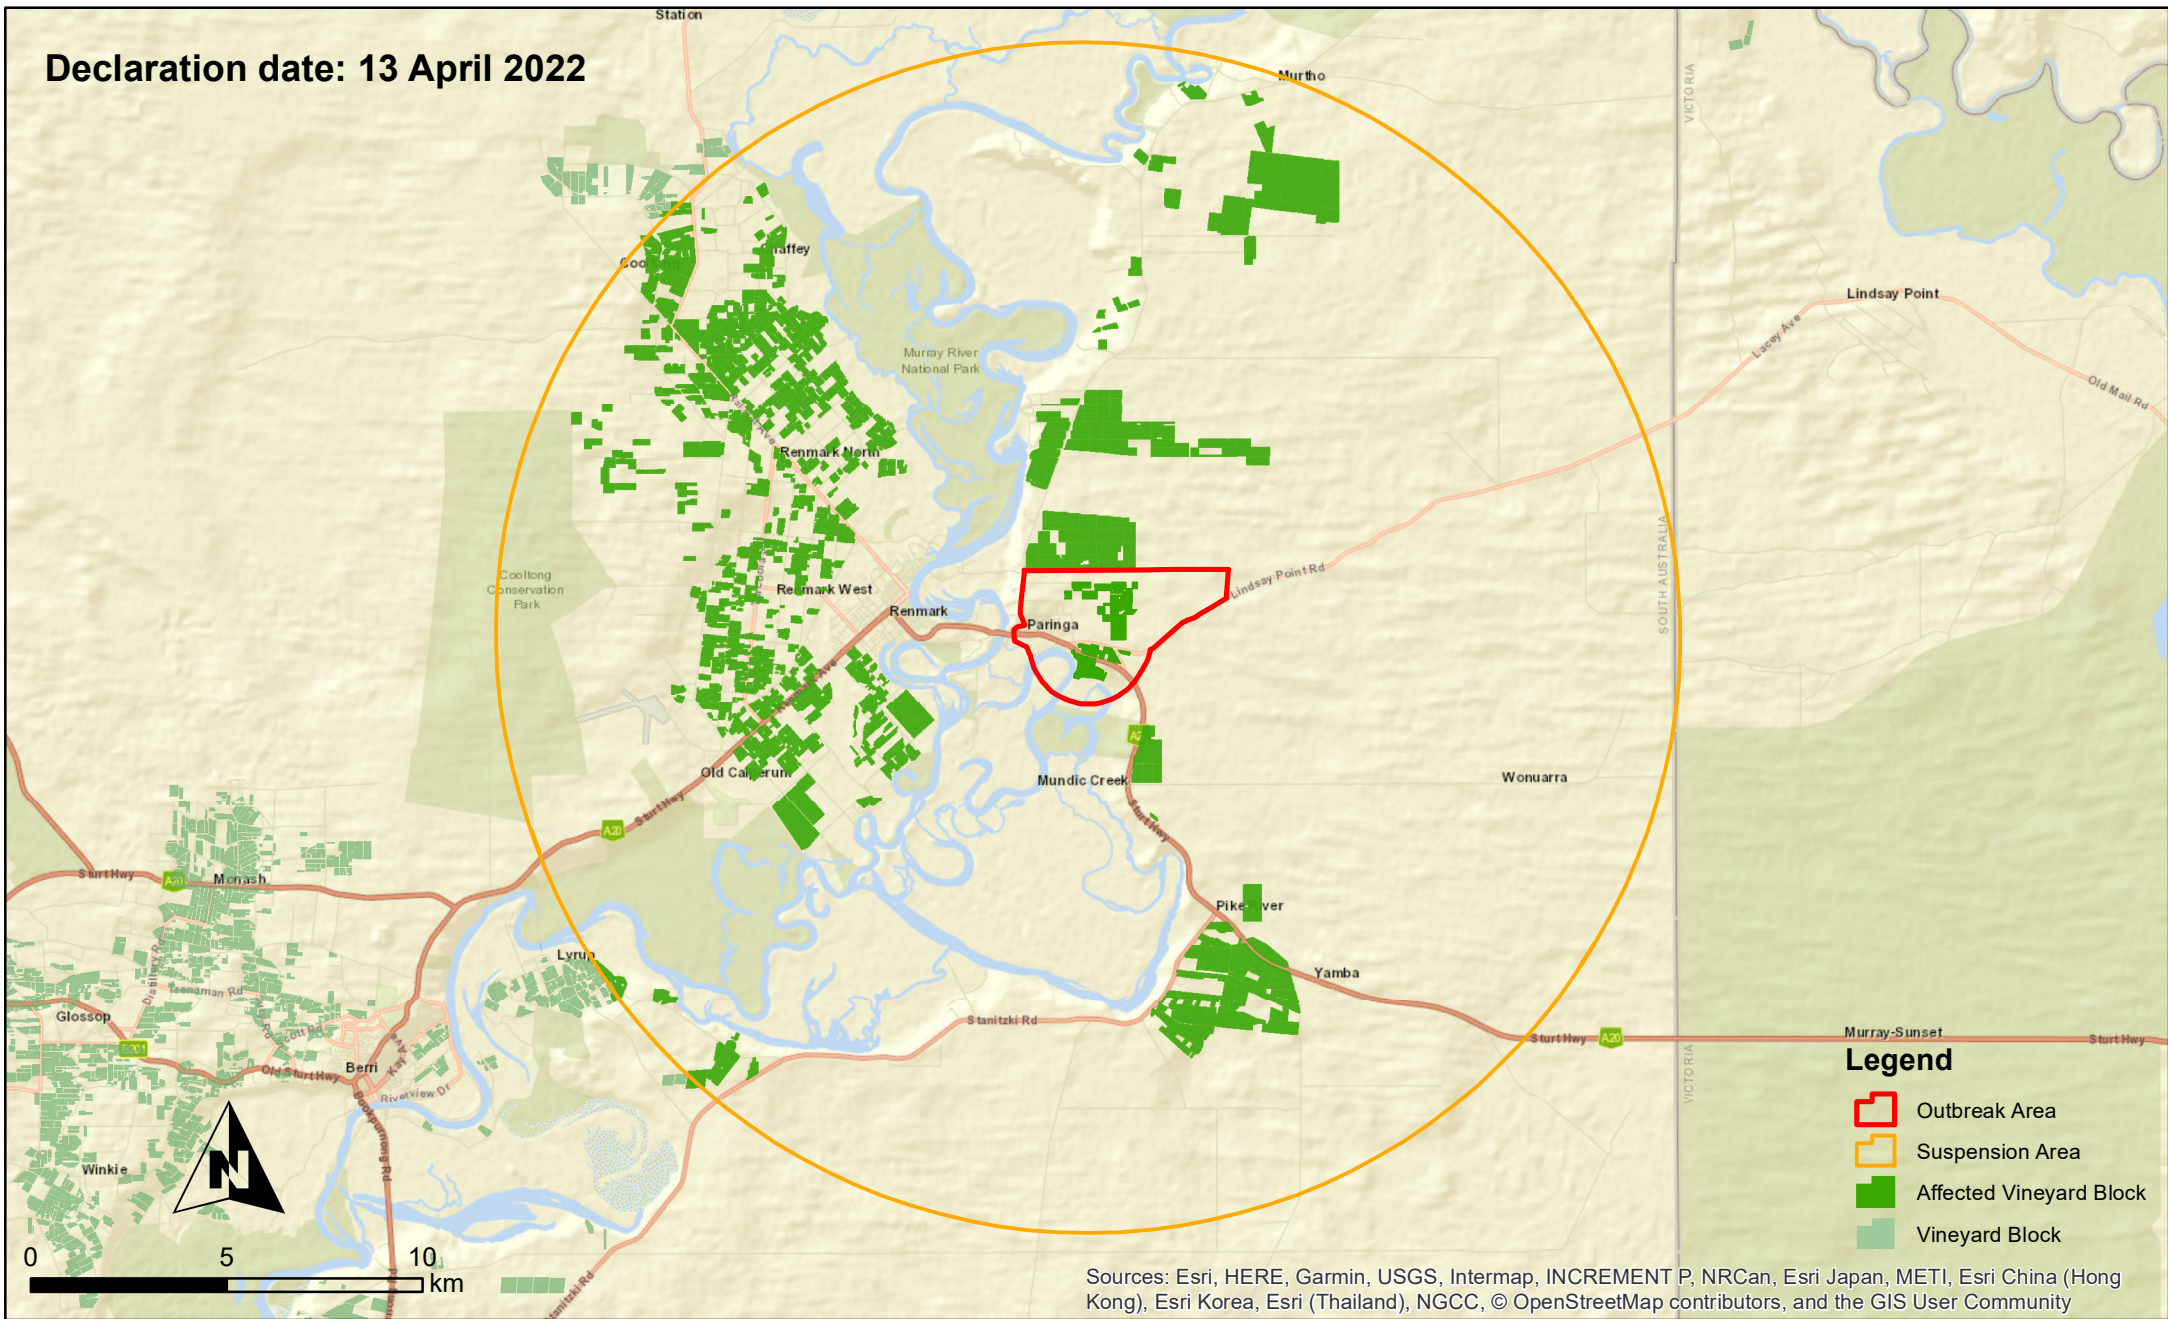

Declaration date: 13 April 2022

DATUM: GDA2020
PROJECTION: MGA54
DATE: 22nd April 2022
SOFTWARE: ESRI ArcGIS v10.7.1
DATA SOURCE:
Vineyard Block - Vinehealth Australia
Outbreak Area - PIRSA
Suspension Area - PIRSA

Paringa Fruit Fly Affected Area

DISCLAIMER: Although every effort has been made to ensure the accuracy of the information displayed, Vinehealth make no representations, either express or implied, that the information displayed is accurate or fit for any purpose and expressly disclaims all liability for loss or damage arising from reliance upon the information displayed.