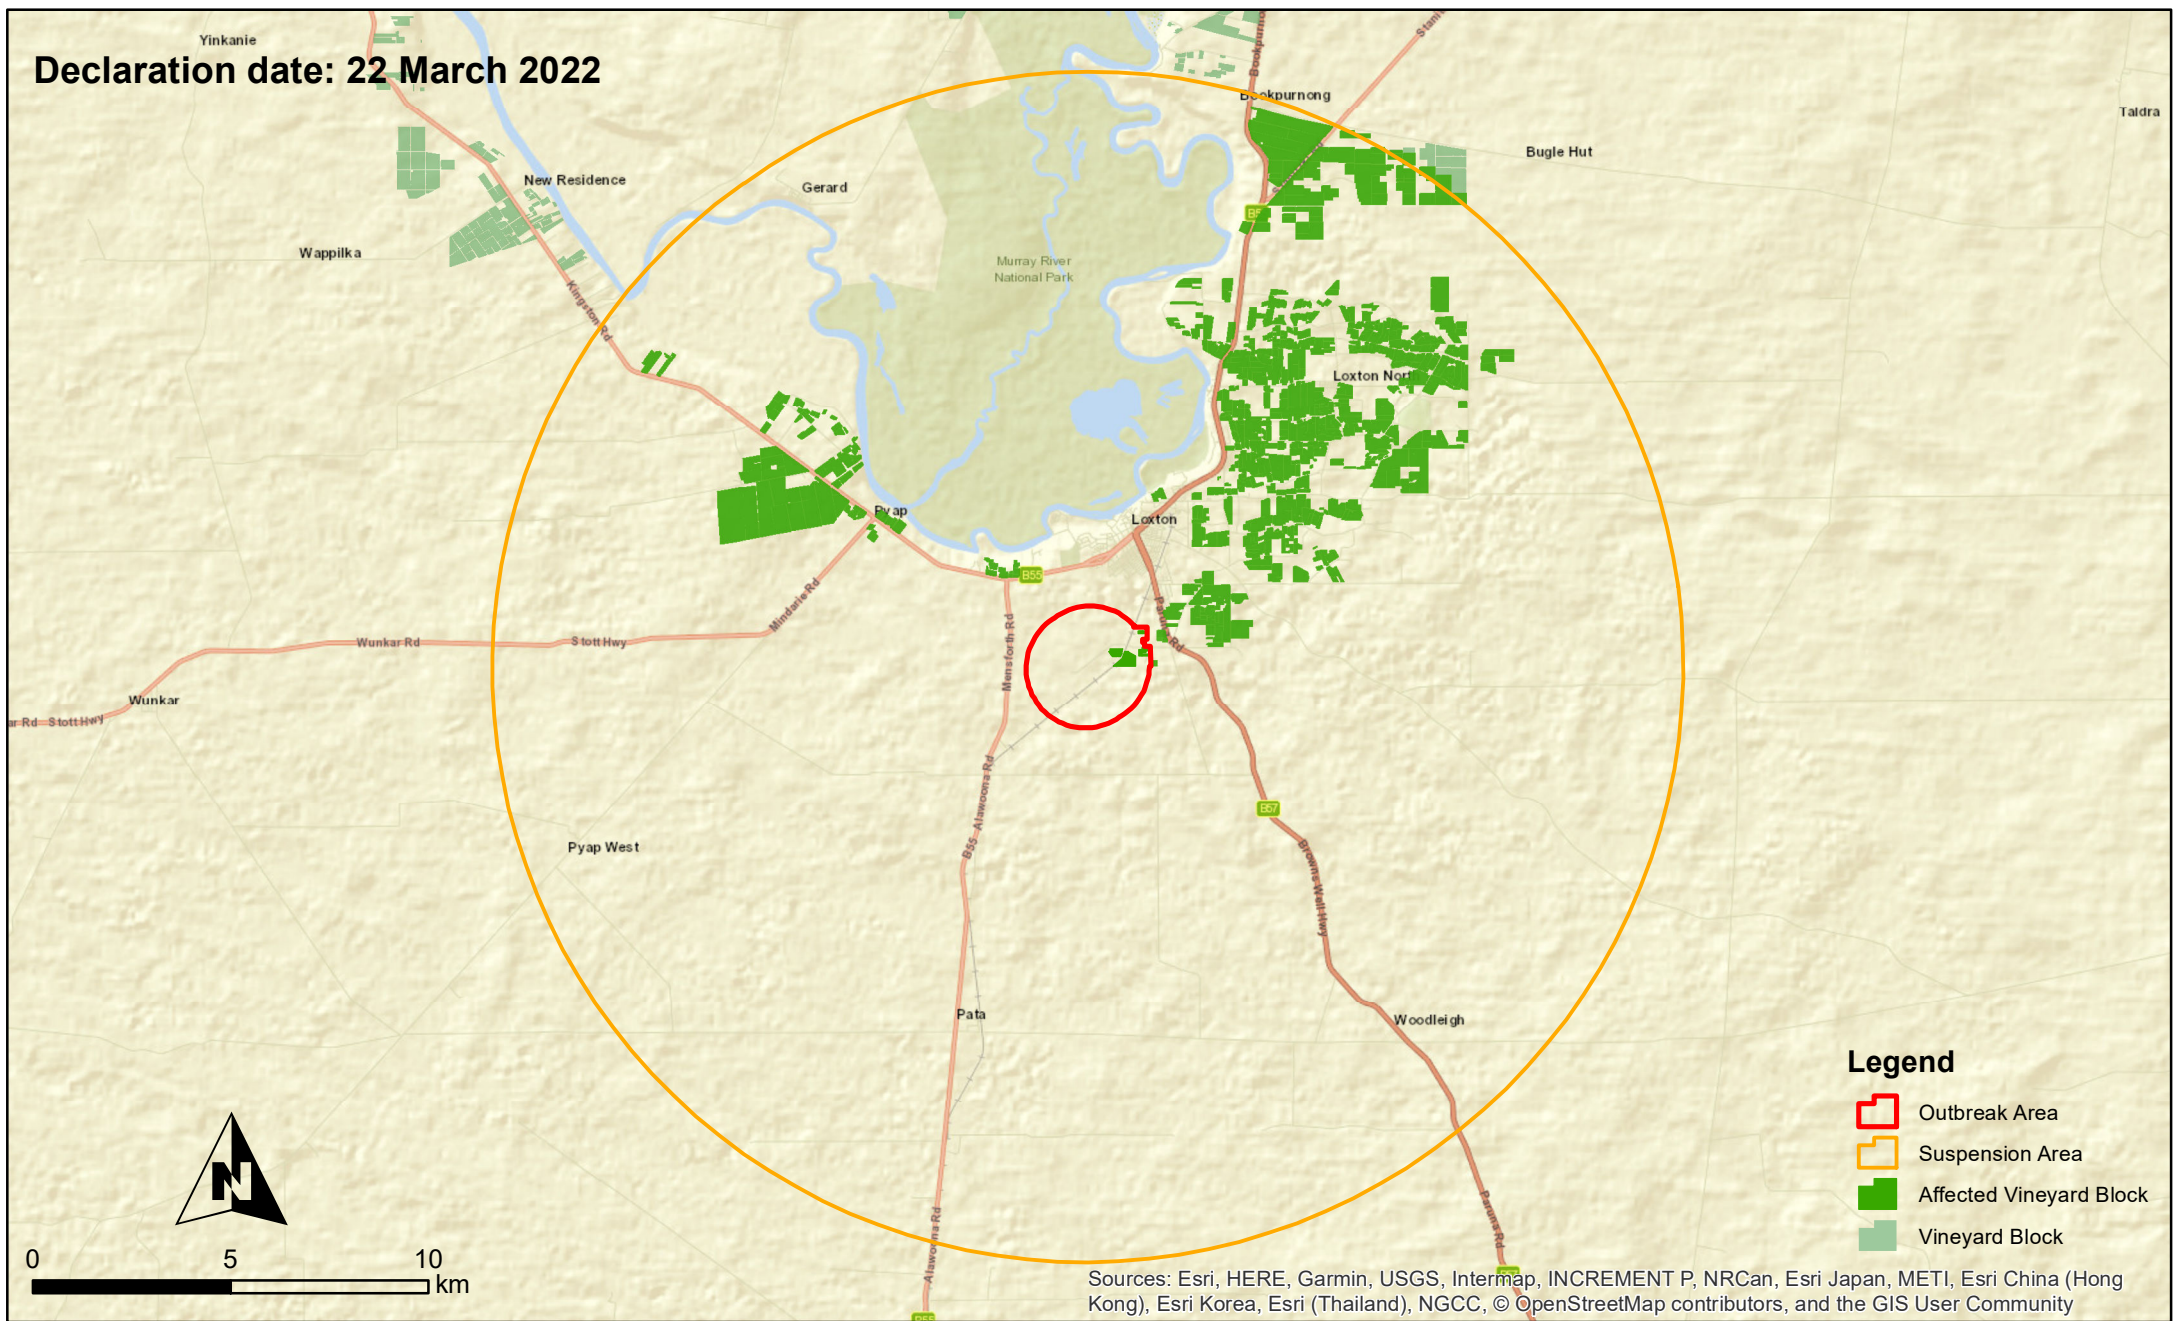

Declaration date: 22 March 2022

- Legend**
- Outbreak Area
  - Suspension Area
  - Affected Vineyard Block
  - Vineyard Block

Sources: Esri, HERE, Garmin, USGS, Intermap, INCREMENT P, NRCan, Esri Japan, METI, Esri China (Hong Kong), Esri Korea, Esri (Thailand), NGCC, © OpenStreetMap contributors, and the GIS User Community

DATUM: GDA2020  
 PROJECTION: MGA54  
 DATE: 6<sup>th</sup> April 2022  
 SOFTWARE: ESRI ArcGIS v10.7.1  
 DATA SOURCE:  
 Vineyard Block - Vinehealth Australia  
 Outbreak Area - PIRSA  
 Suspension Area - PIRSA