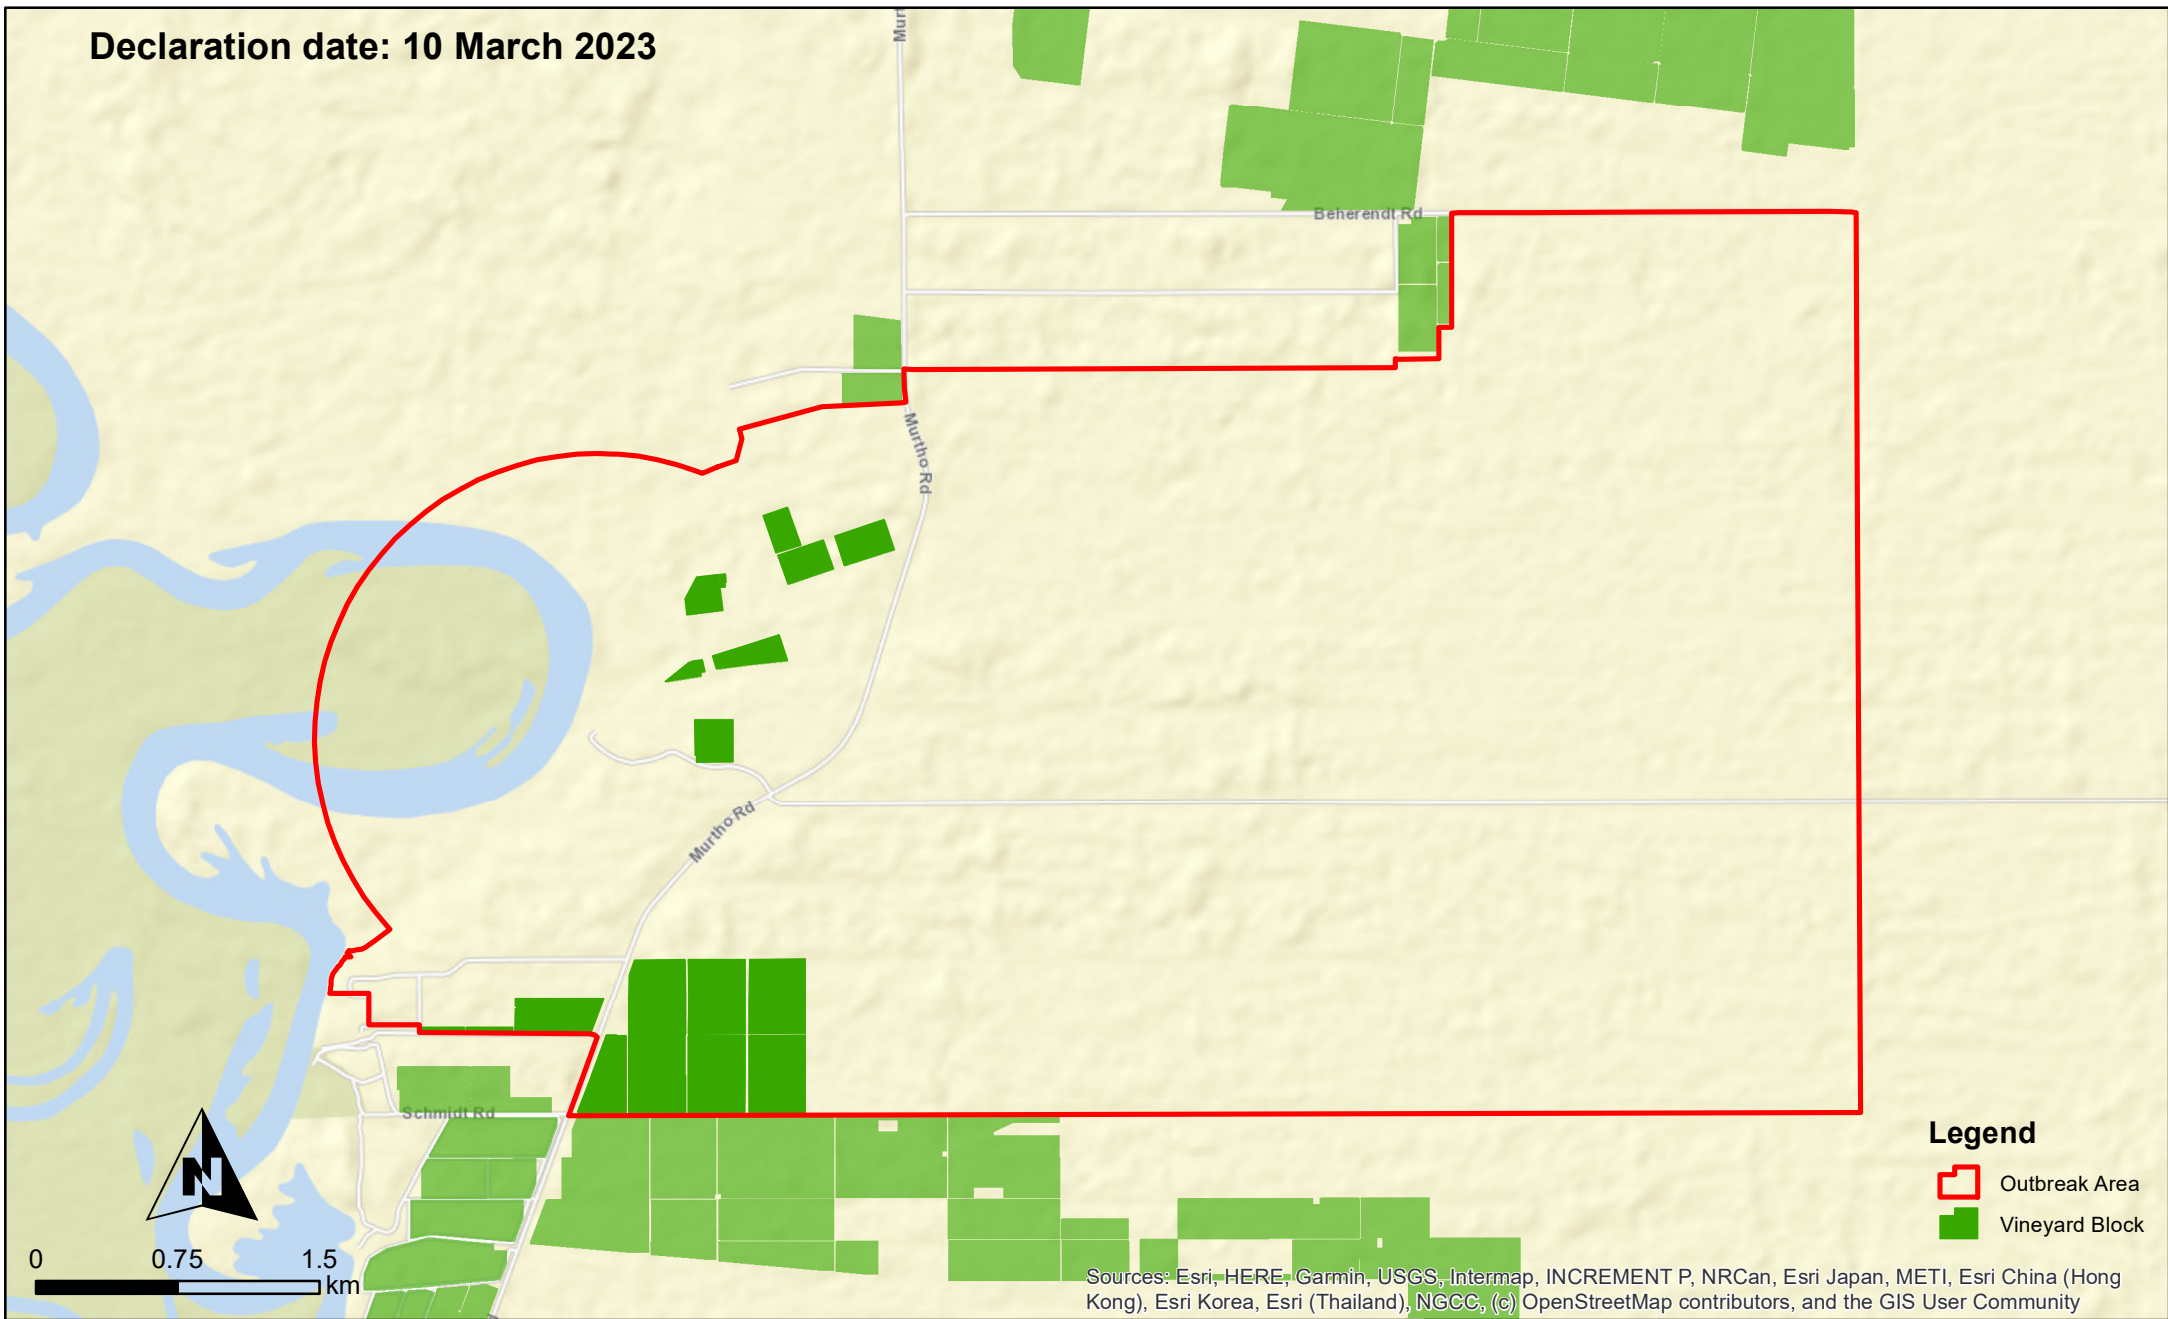

Declaration date: 10 March 2023

**Legend**

-  Outbreak Area
-  Vineyard Block

Sources: Esri, HERE, Garmin, USGS, Intermap, INCREMENT P, NRCan, Esri Japan, METI, Esri China (Hong Kong), Esri Korea, Esri (Thailand), NGCC, (c) OpenStreetMap contributors, and the GIS User Community

DATUM: GDA2020  
PROJECTION: MGA54  
DATE: 30<sup>th</sup> March 2023  
SOFTWARE: ESRI ArcGIS v10.8.1  
DATA SOURCE:  
Vineyard Block - Vinehealth Australia  
Outbreak Area - PIRSA  
Suspension Area - PIRSA

# Murtho (C) Fruit Fly Outbreak Area

DISCLAIMER: Although every effort has been made to ensure the accuracy of the information displayed, Vinehealth make no representations, either express or implied, that the information displayed is accurate or fit for any purpose and expressly disclaims all liability for loss or damage arising from reliance upon the information displayed.