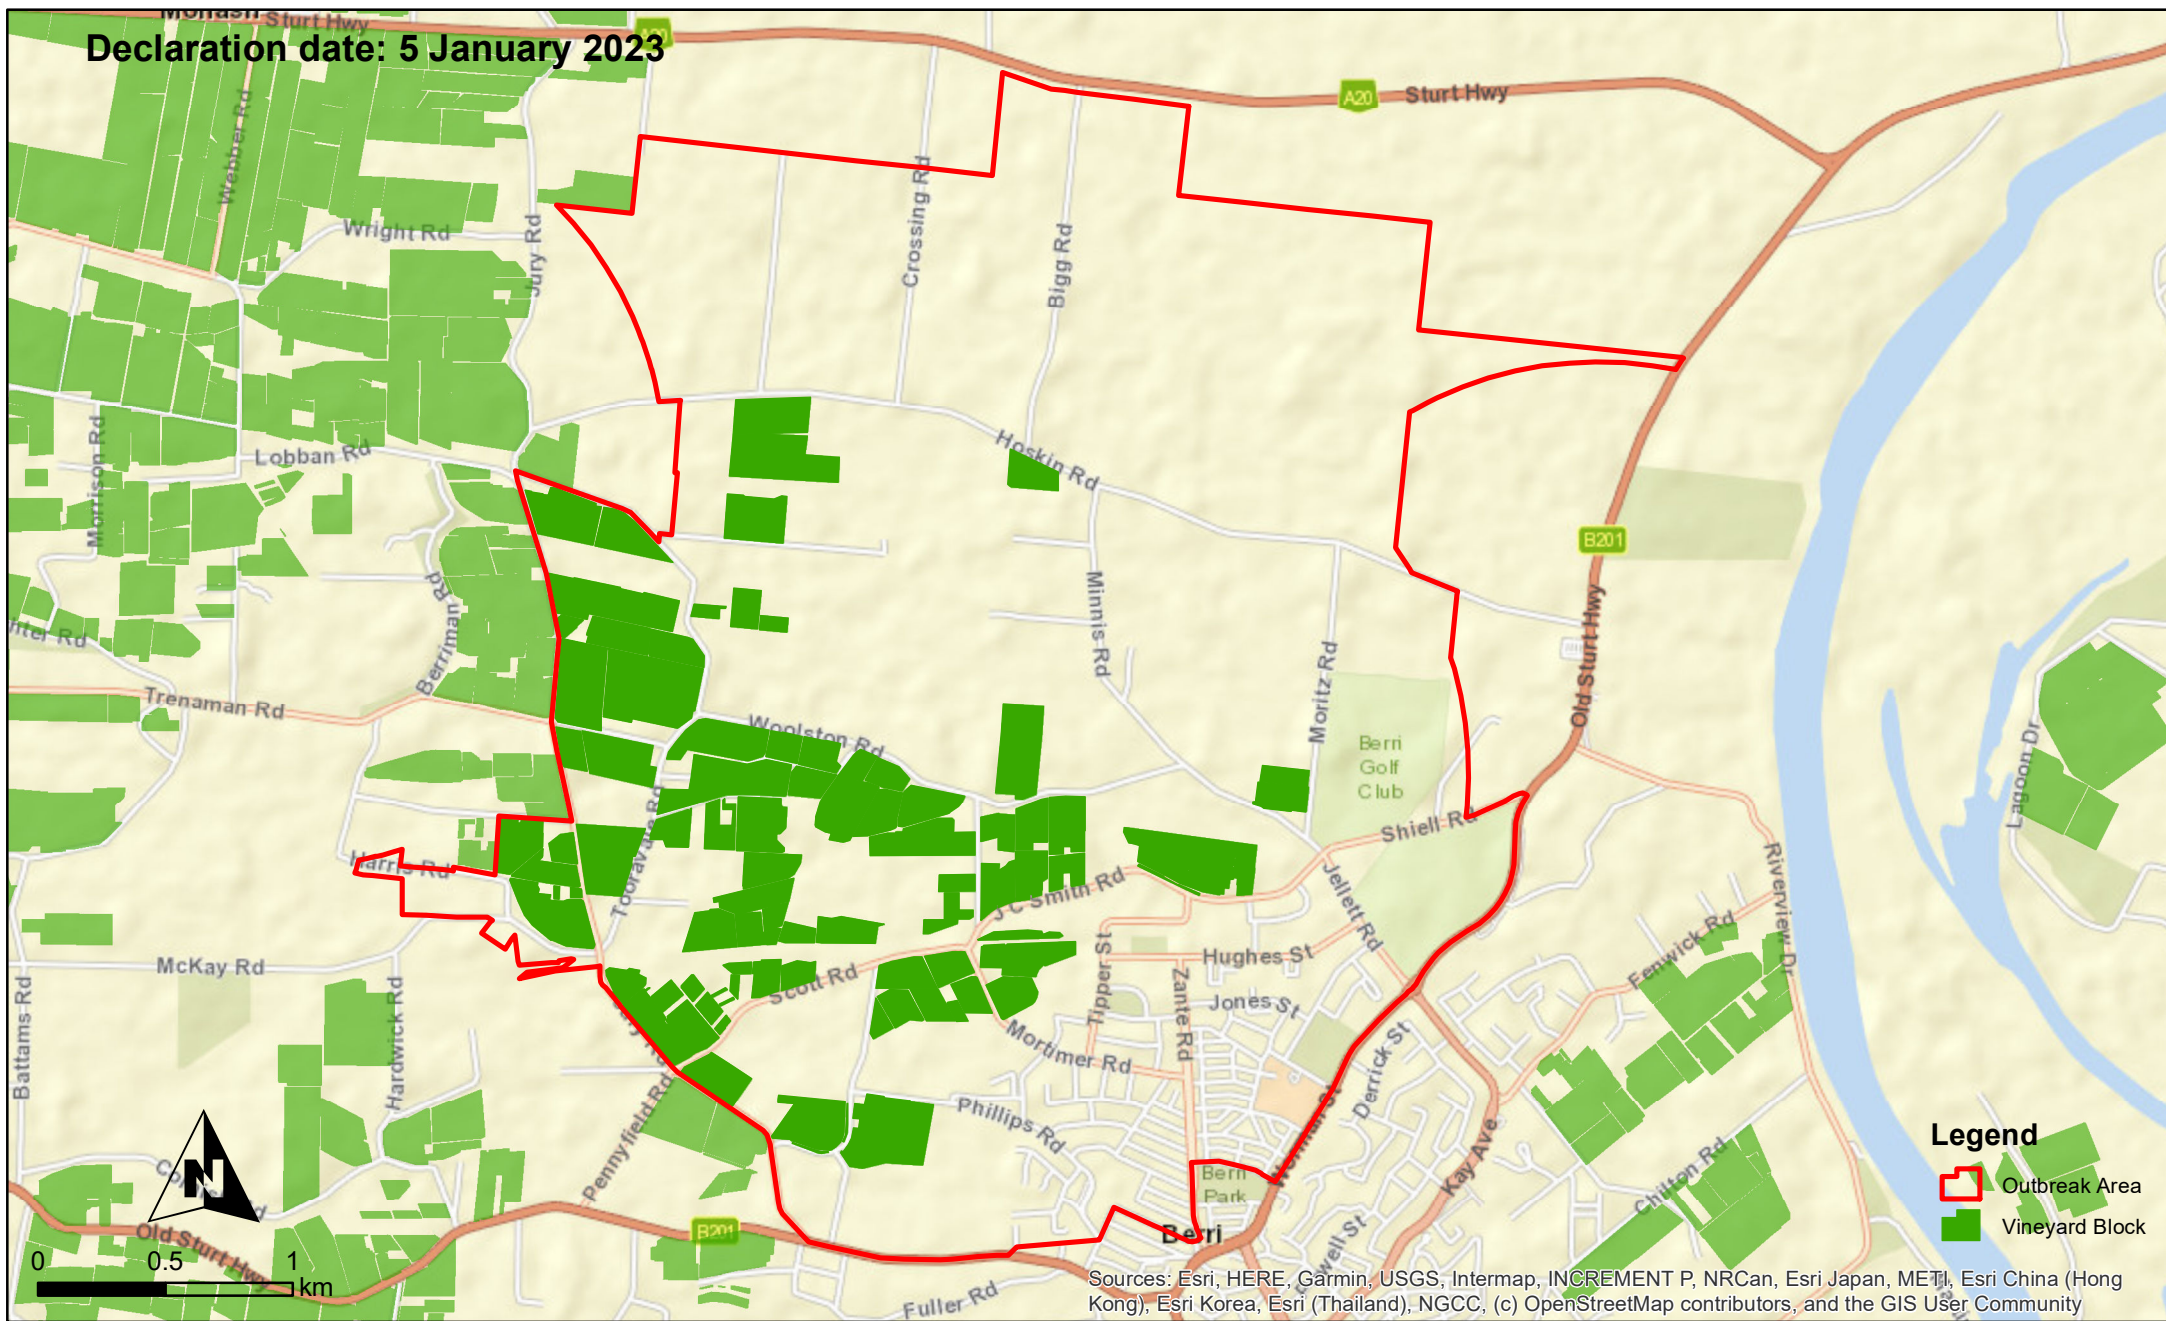

Declaration date: 5 January 2023

Sources: Esri, HERE, Garmin, USGS, Intermap, INCREMENT P, NRCan, Esri Japan, METI, Esri China (Hong Kong), Esri Korea, Esri (Thailand), NGCC, (c) OpenStreetMap contributors, and the GIS User Community

DATUM: GDA2020
PROJECTION: MGA54
DATE: 23rd March 2023
SOFTWARE: ESRI ArcGIS v10.8.1
DATA SOURCE:
Vineyard Block - Vinehealth Australia
Outbreak Area - PIRSA
Suspension Area - PIRSA

Monash (B) Fruit Fly Outbreak Area