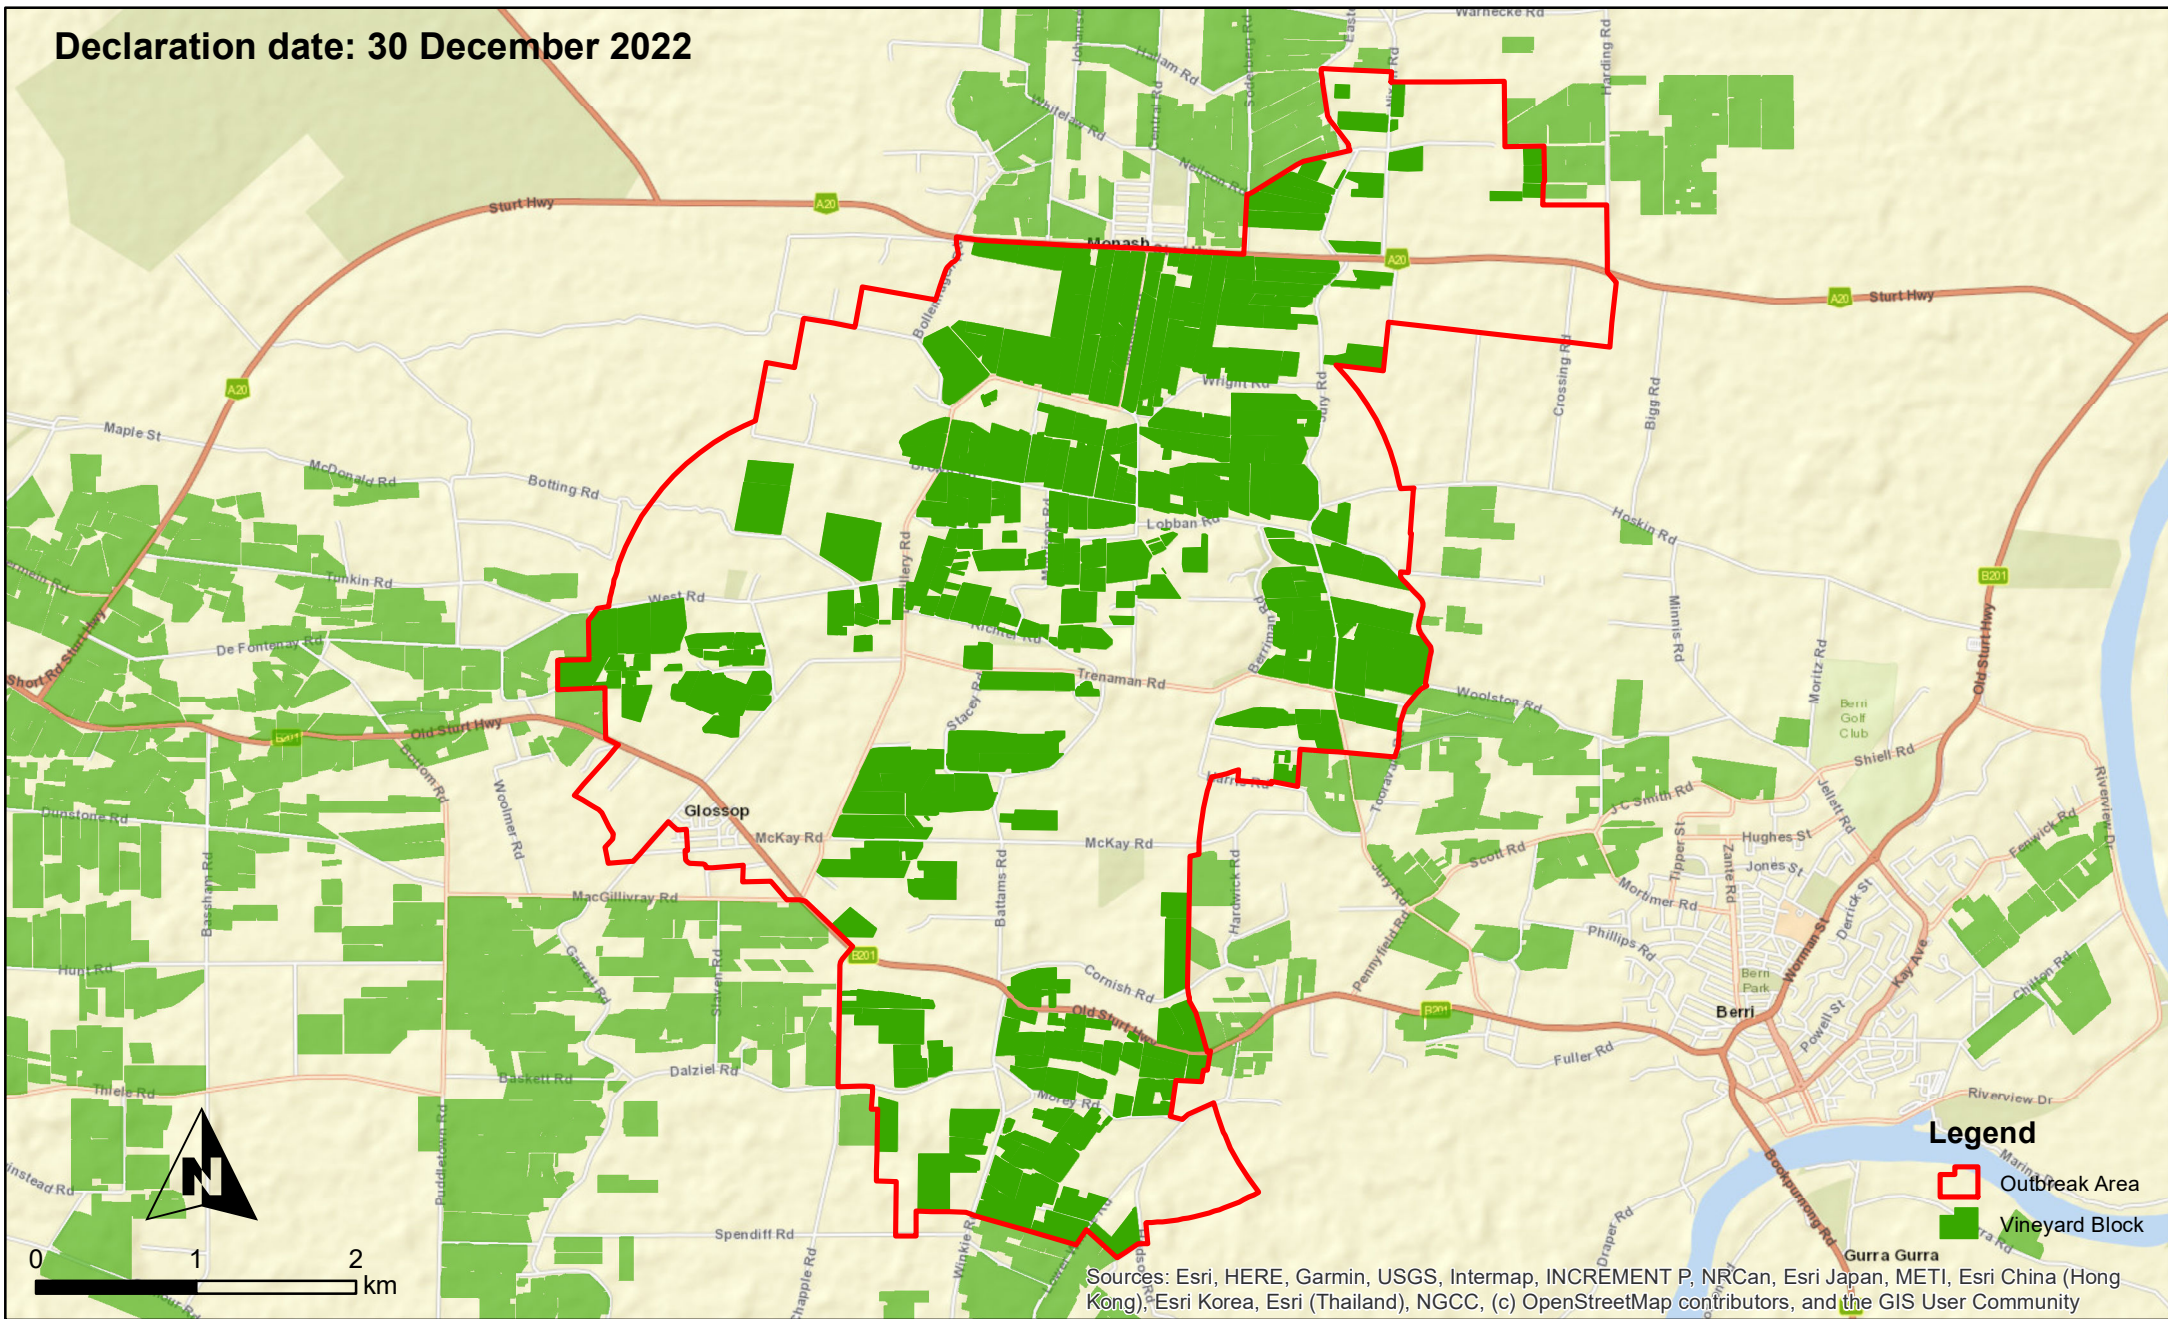

Declaration date: 30 December 2022

Sources: Esri, HERE, Garmin, USGS, Intermap, INCREMENT P, NRCan, Esri Japan, METI, Esri China (Hong Kong), Esri Korea, Esri (Thailand), NGCC, (c) OpenStreetMap contributors, and the GIS User Community

DATUM: GDA2020  
PROJECTION: MGA54  
DATE: 21<sup>st</sup> April 2023  
SOFTWARE: ESRI ArcGIS v10.8.1  
DATA SOURCE:  
Vineyard Block - Vinehealth Australia  
Outbreak Area - PIRSA  
Suspension Area - PIRSA

# Monash (A) Fruit Fly Outbreak Area

DISCLAIMER: Although every effort has been made to ensure the accuracy of the information displayed, Vinehealth make no representations, either express or implied, that the information displayed is accurate or fit for any purpose and expressly disclaims all liability for loss or damage arising from reliance upon the information displayed.