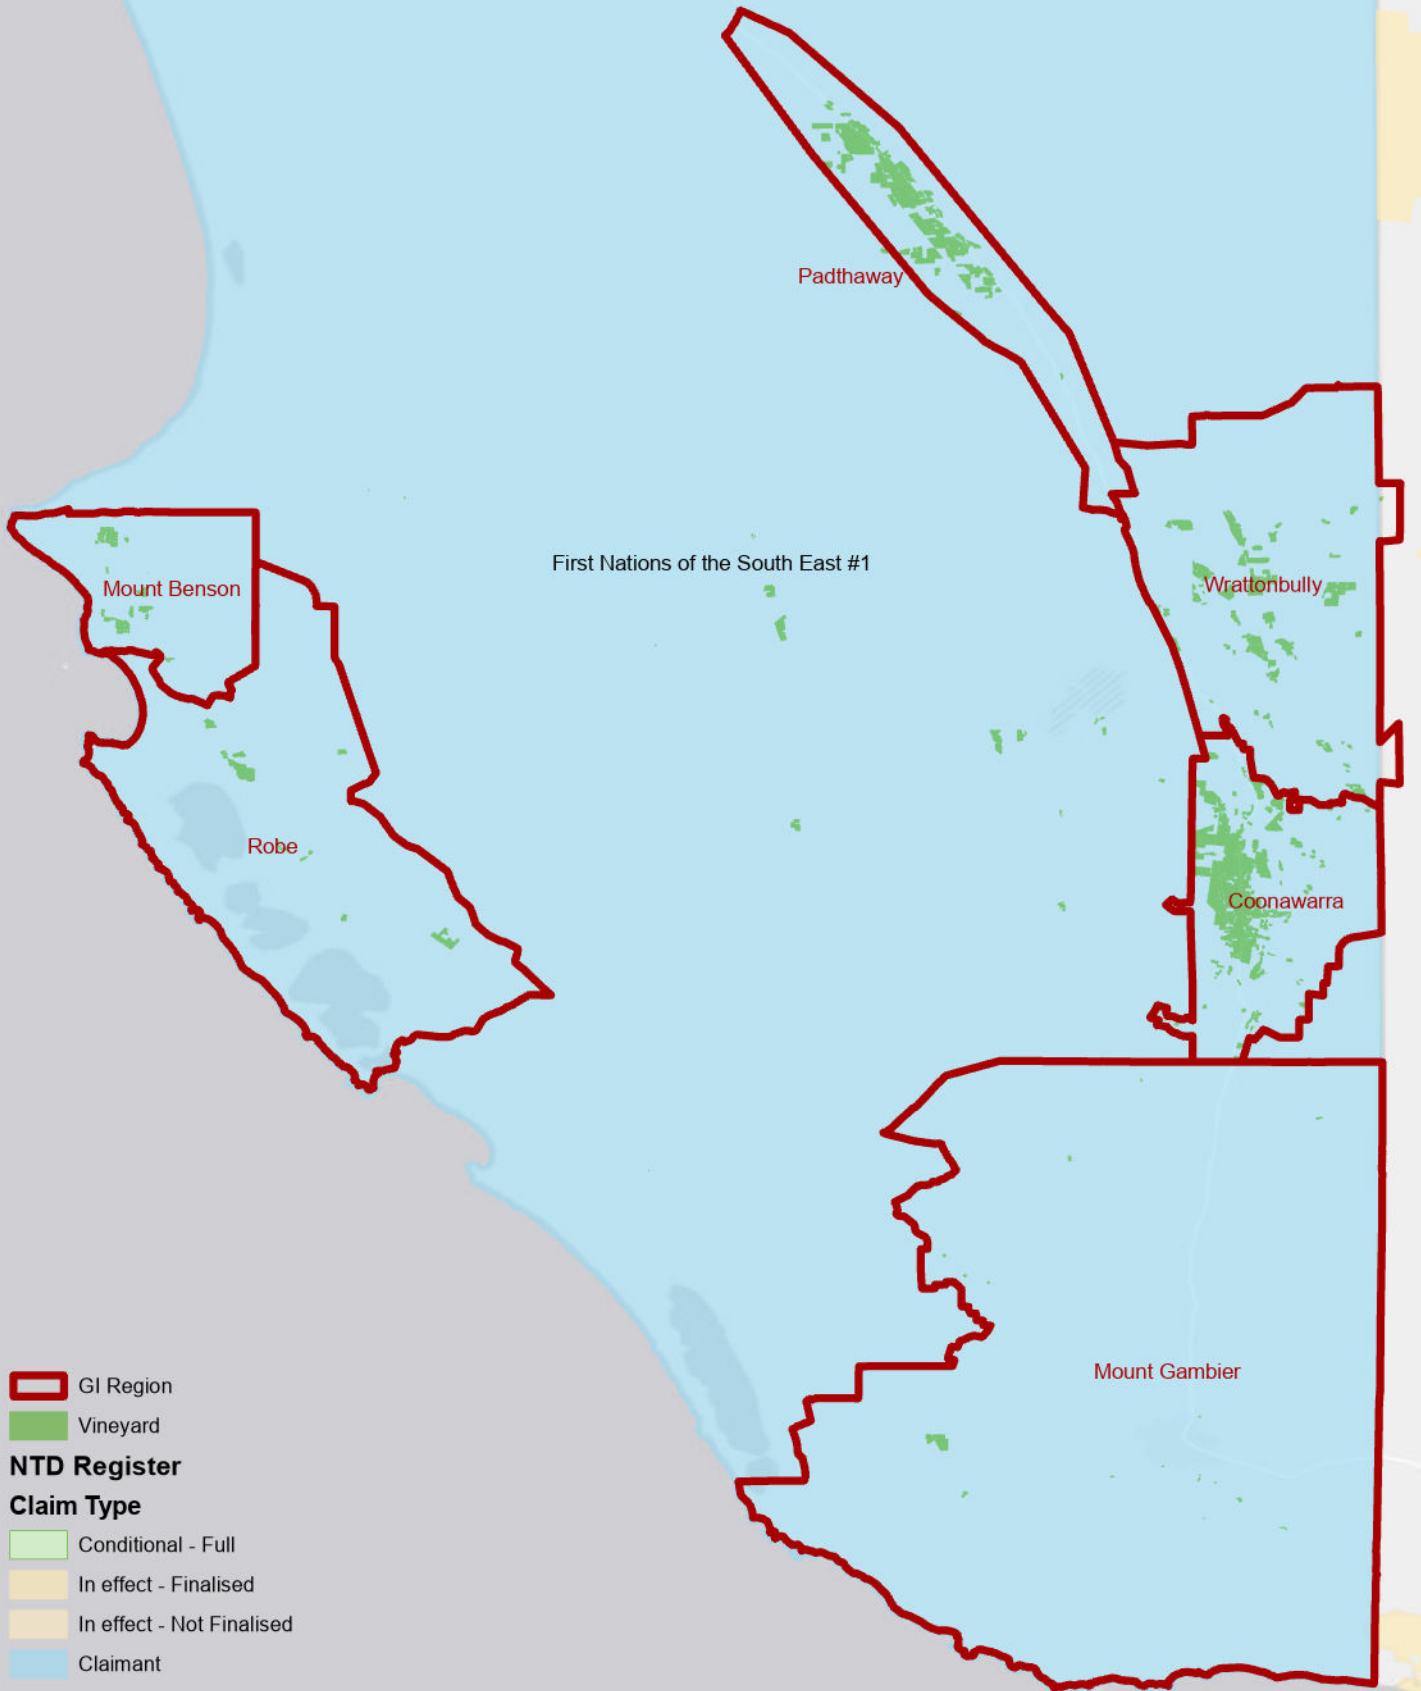

# Native Title Claims

Ngarrindjeri and Others Native Title Claim

- GI Region
- Vineyard
- NTD Register**
- Claim Type**
- Conditional - Full
- In effect - Finalised
- In effect - Not Finalised
- Claimant

0 7.5 15 30 45 Kilometre

Esri, HERE, Garmin, USGS