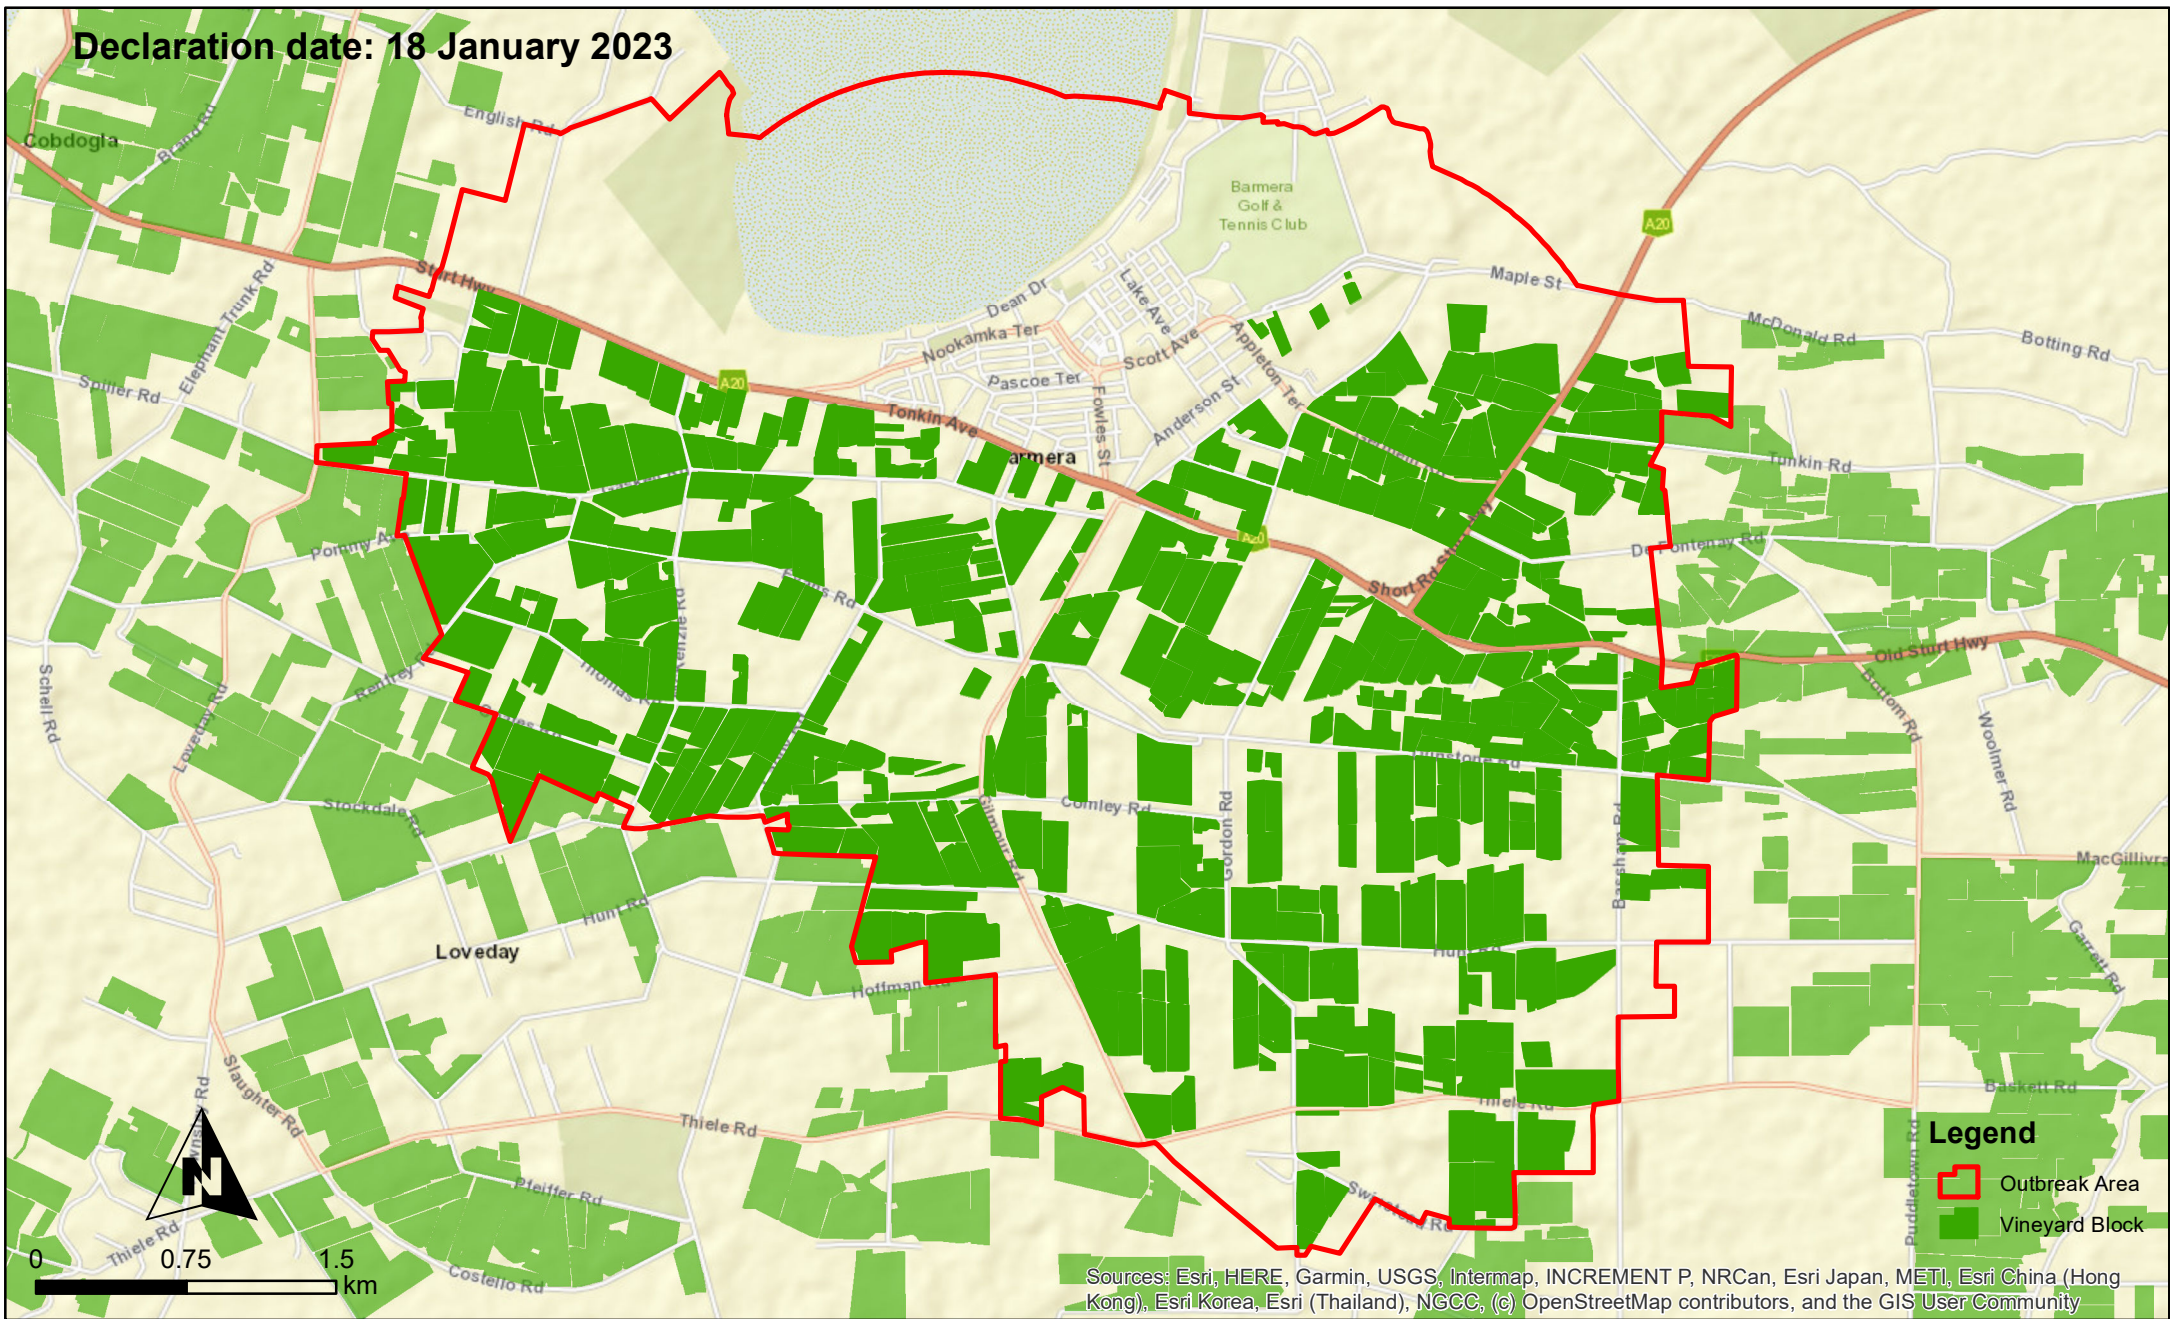

Declaration date: 18 January 2023

Sources: Esri, HERE, Garmin, USGS, Intermap, INCREMENT P, NRCan, Esri Japan, METI, Esri China (Hong Kong), Esri Korea, Esri (Thailand), NGCC, (c) OpenStreetMap contributors, and the GIS User Community

DATUM: GDA2020  
PROJECTION: MGA54  
DATE: 18<sup>th</sup> April 2023  
SOFTWARE: ESRI ArcGIS v10.8.1  
DATA SOURCE:  
Vineyard Block - Vinehealth Australia  
Outbreak Area - PIRSA  
Suspension Area - PIRSA

# Barmera Fruit Fly Outbreak Area

DISCLAIMER: Although every effort has been made to ensure the accuracy of the information displayed, Vinehealth make no representations, either express or implied, that the information displayed is accurate or fit for any purpose and expressly disclaims all liability for loss or damage arising from reliance upon the information displayed.