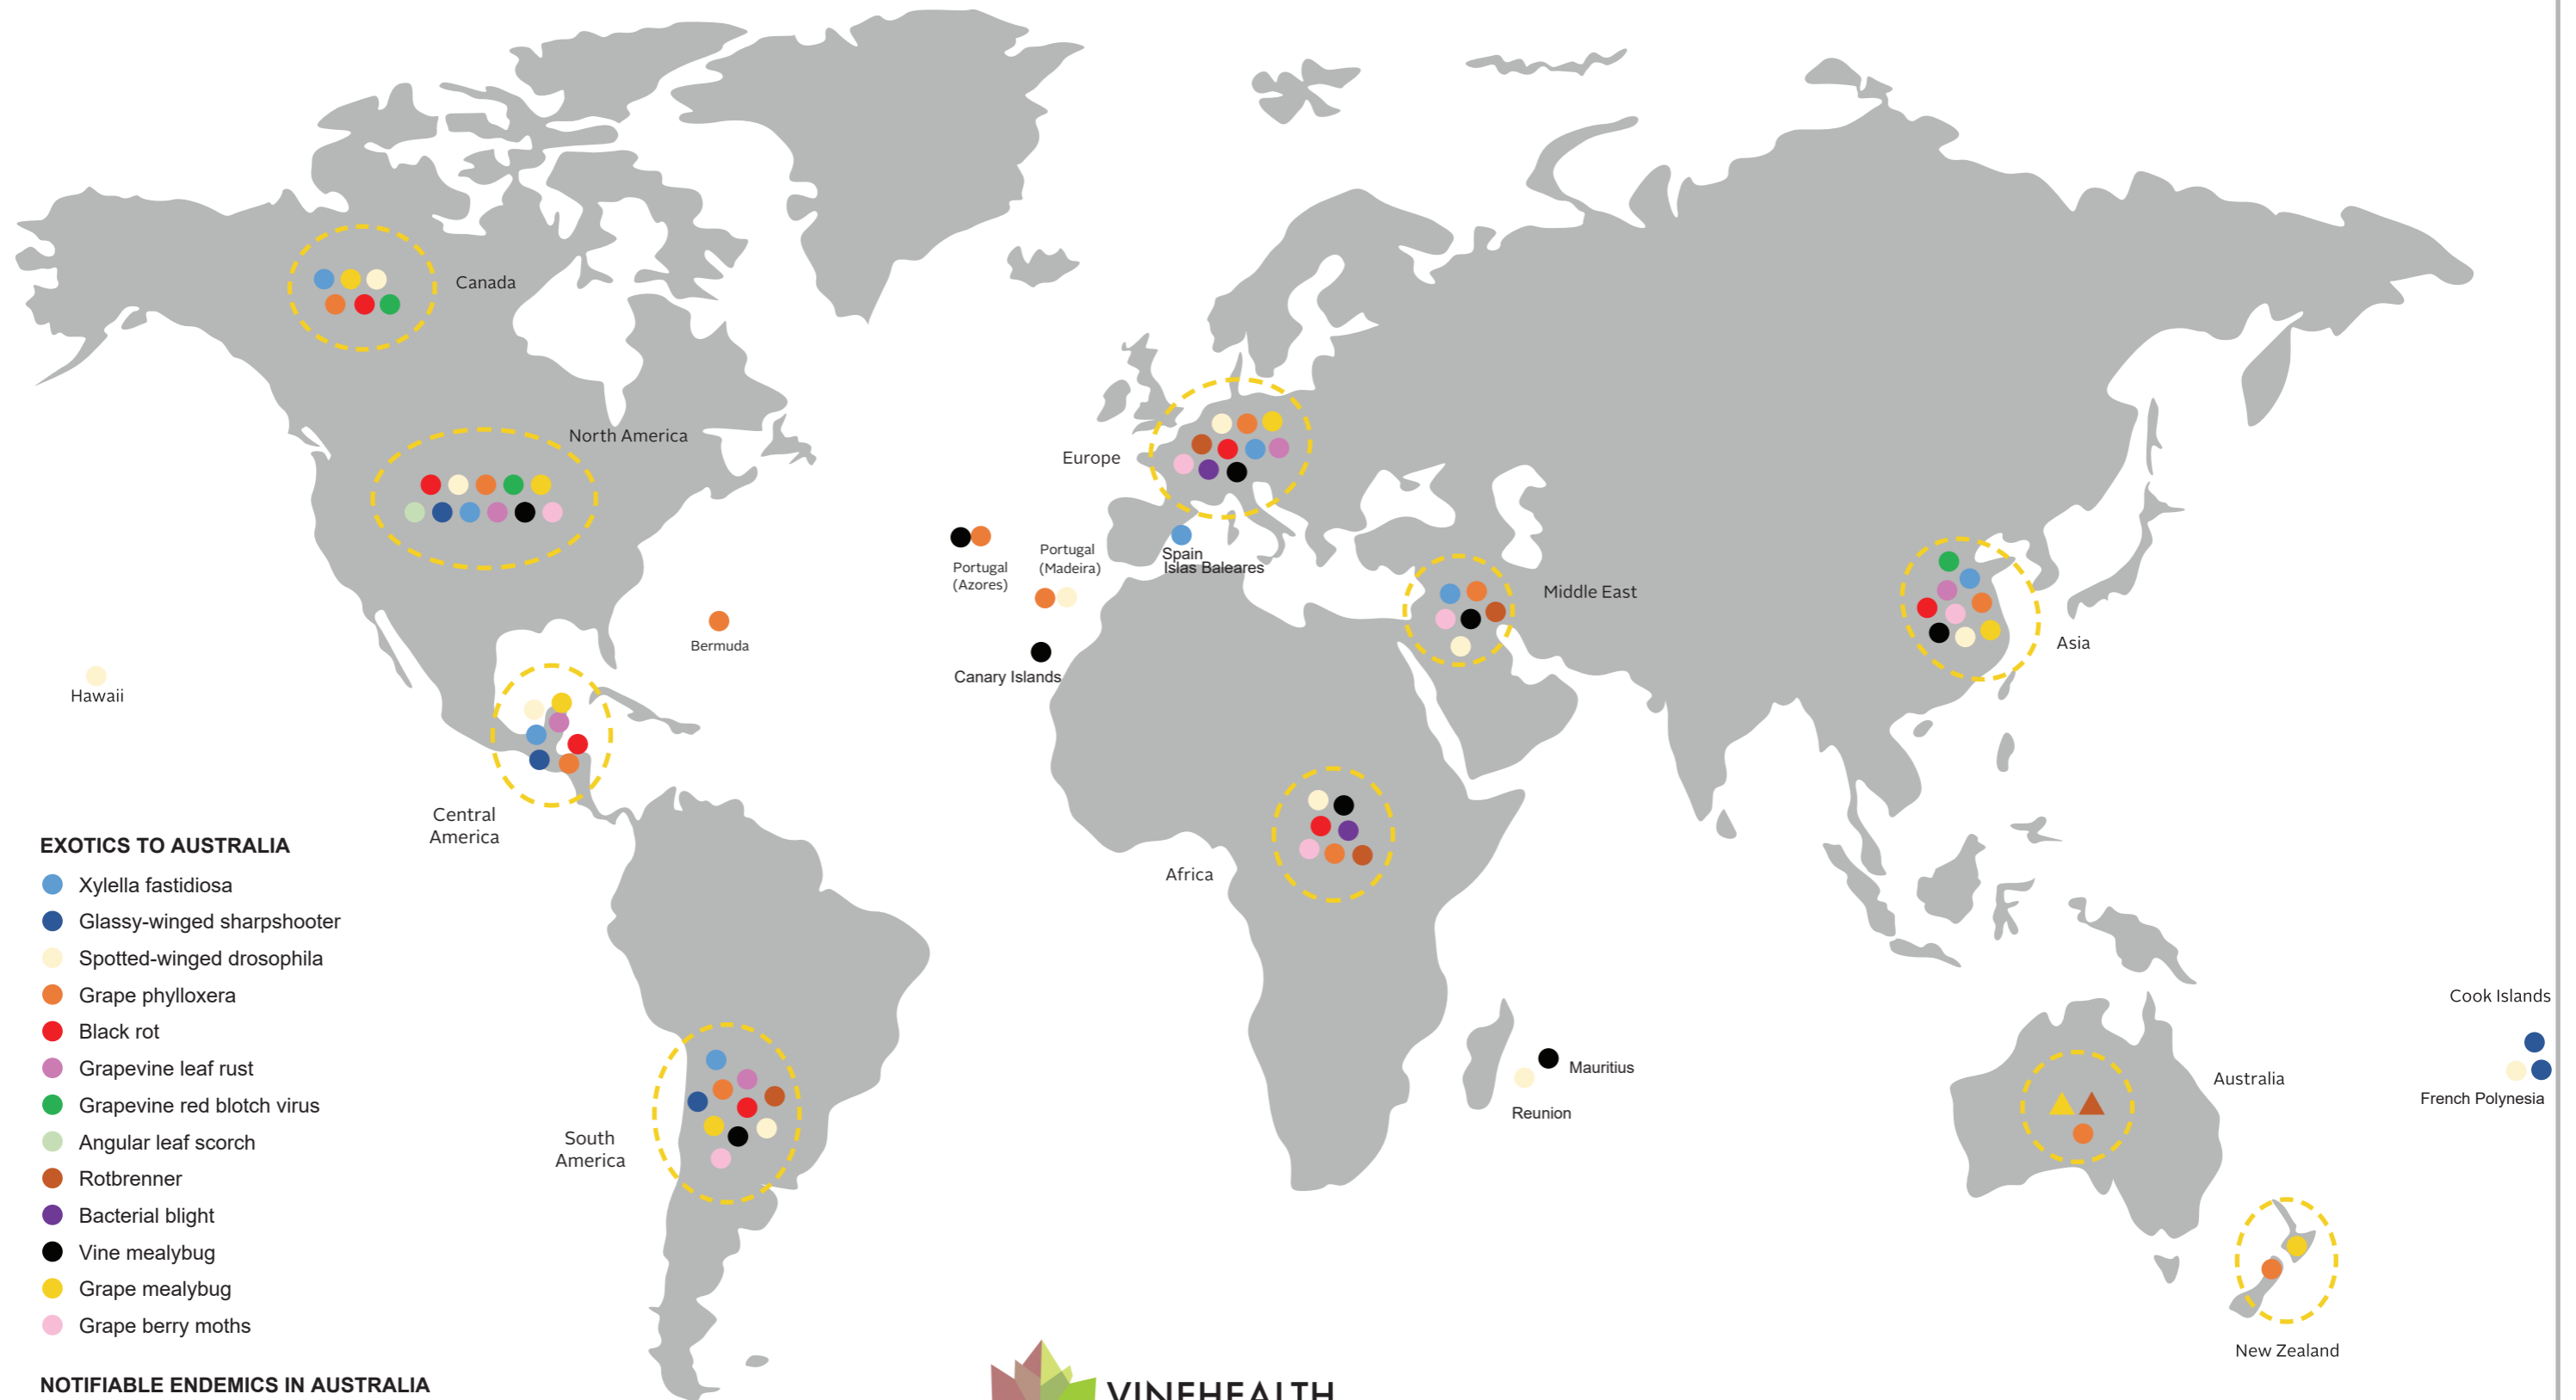

LOCATION OF HIGH PRIORITY PESTS AND DISEASES TO AUSTRALIAN VITICULTURE

SOURCE: EPPO GLOBAL DATABASE

NOTE: Dots are representative of a region or country, not exact location

EXOTICS TO AUSTRALIA

- Xylella fastidiosa
- Glassy-winged sharpshooter
- Spotted-winged drosophila
- Grape phylloxera
- Black rot
- Grapevine leaf rust
- Grapevine red blotch virus
- Angular leaf scorch
- Rotbrenner
- Bacterial blight
- Vine mealybug
- Grape mealybug
- Grape berry moths

NOTIFIABLE ENDEMICS IN AUSTRALIA

- ▲ Fruit flies
- ▲ Grape phylloxera

© Vinehealth Australia
Version 4 | Mar 2019

Disclaimer: While every effort has been made to make this map as accurate as possible, Vinehealth Australia makes no claims, promises or guarantees about its accuracy or completeness, and expressly disclaim liability for errors or omissions in its content.