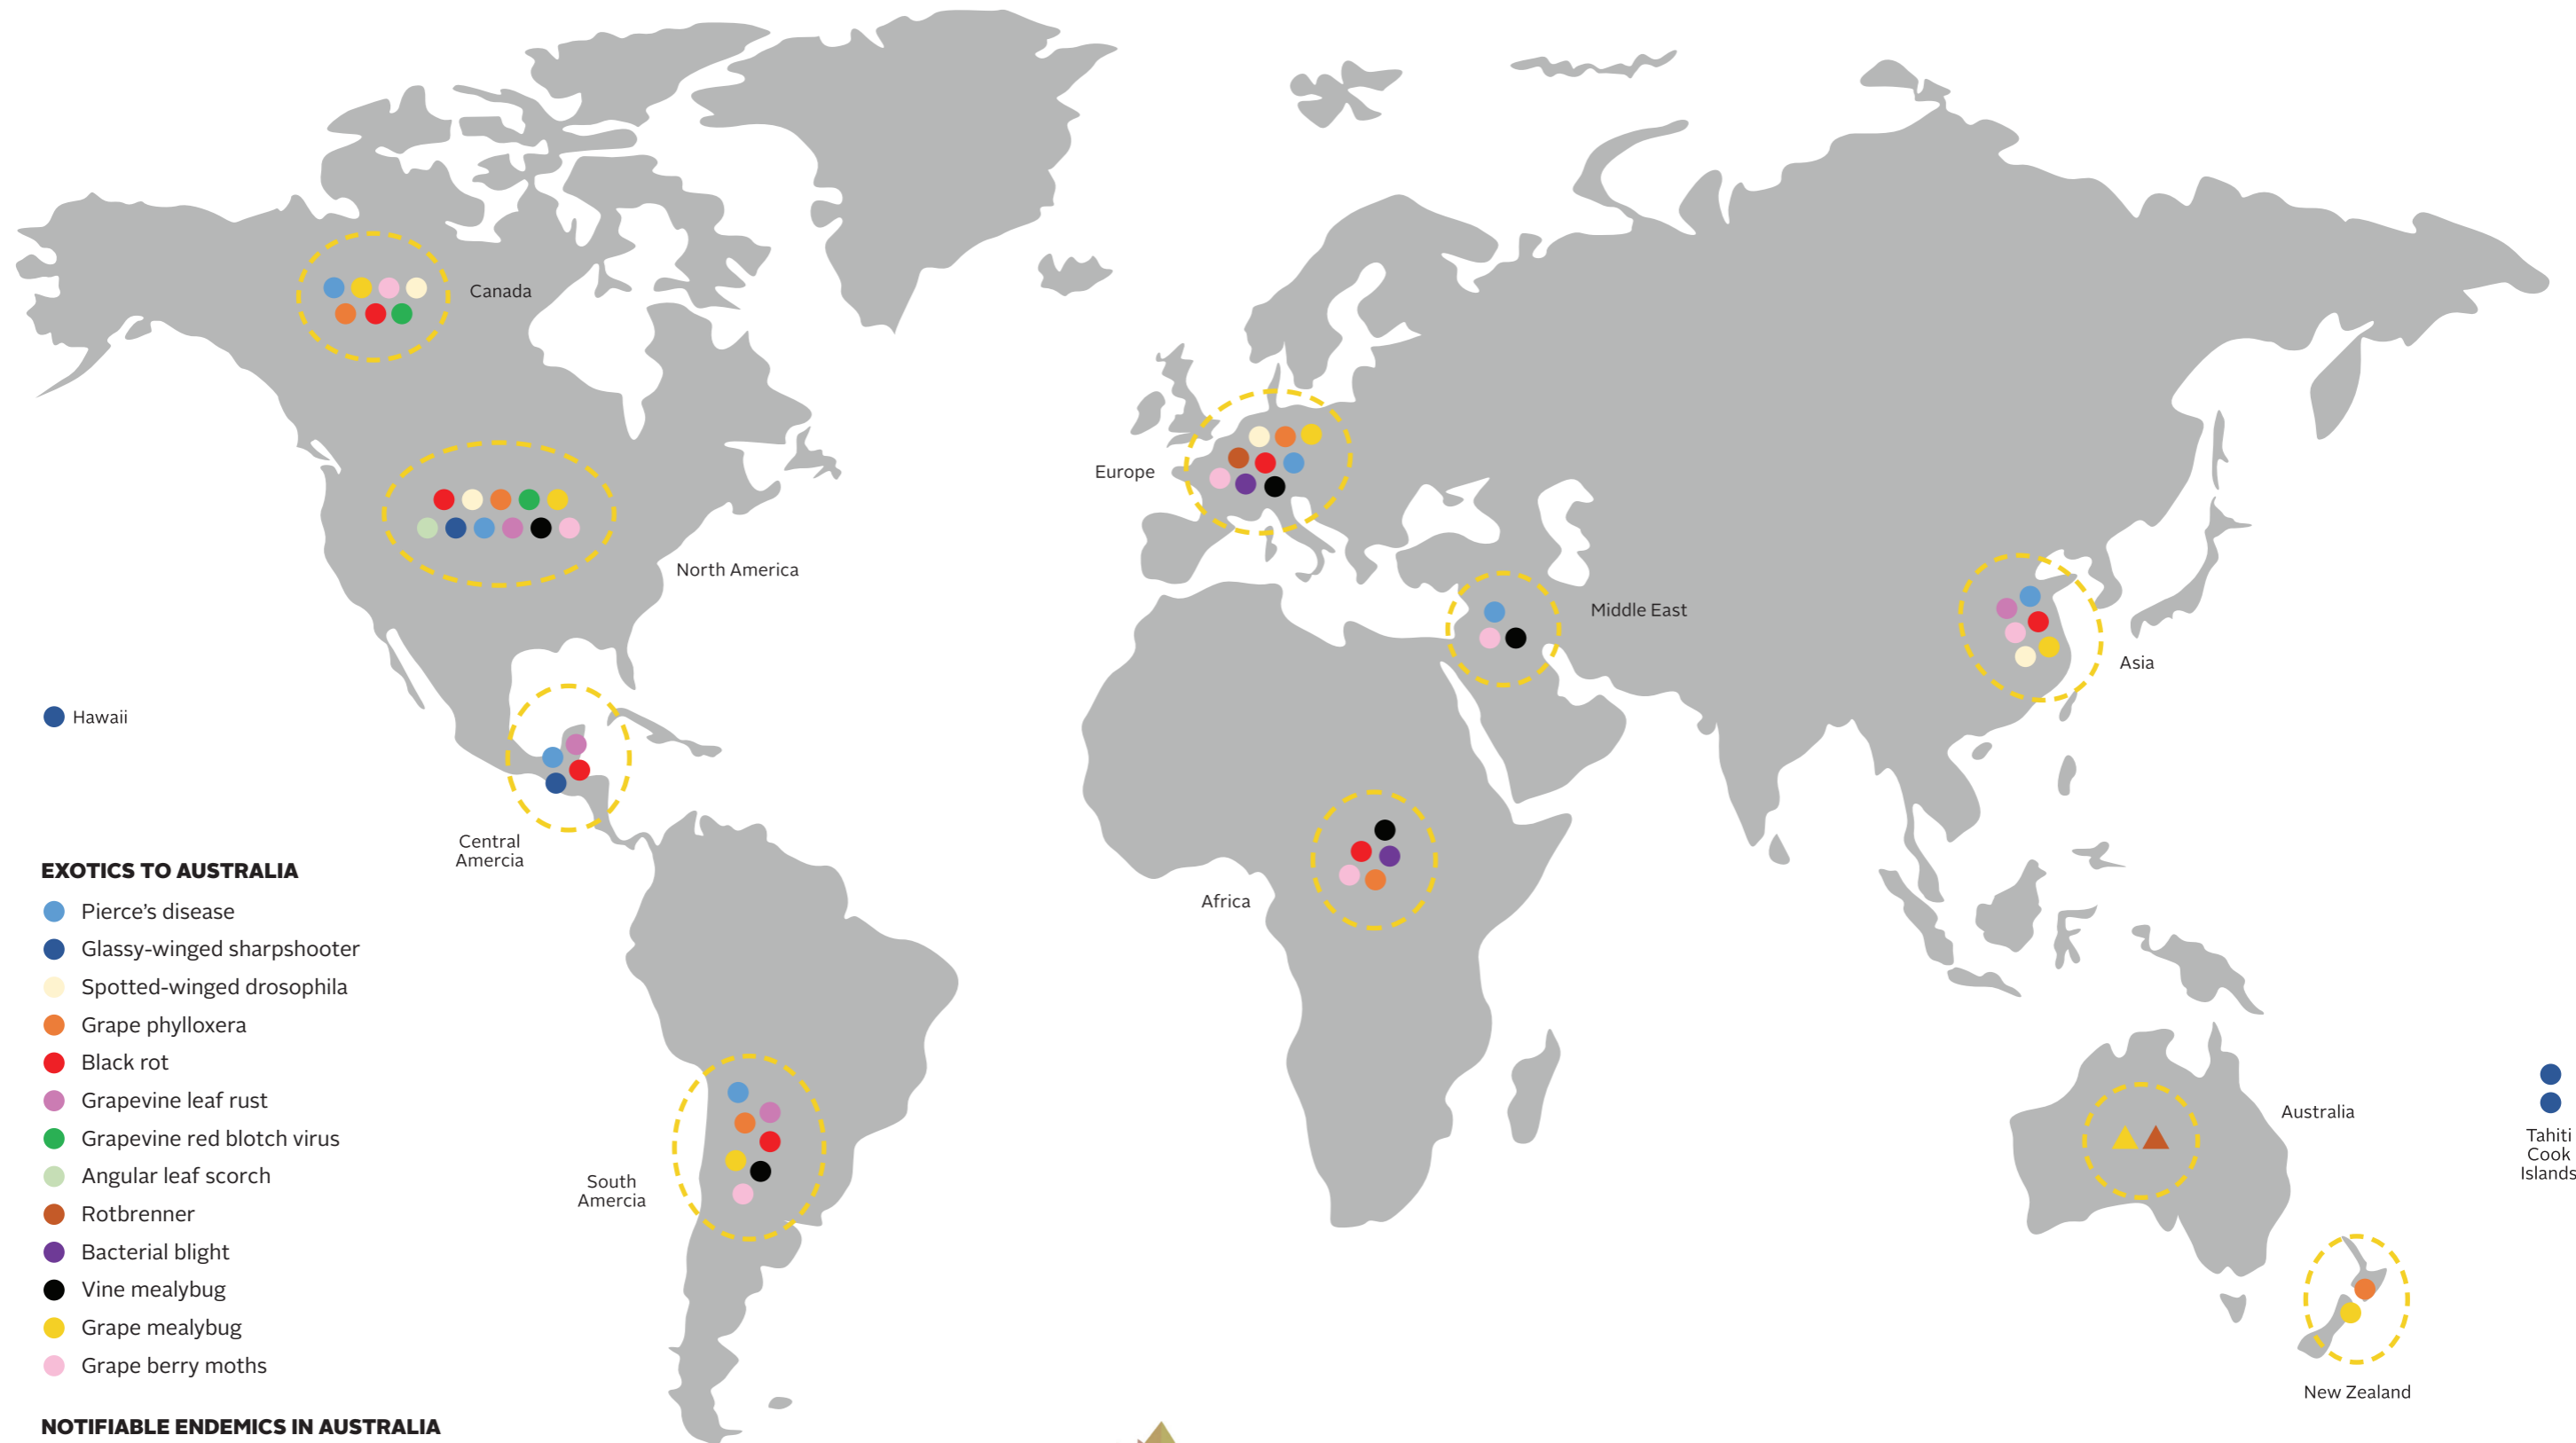

LOCATION OF HIGH PRIORITY PESTS AND DISEASES TO AUSTRALIAN VITICULTURE

NOTE: DOTS ARE REPRESENTATIVE OF A REGION OR COUNTRY, NOT EXACT LOCATION

EXOTICS TO AUSTRALIA

- Pierce's disease
- Glassy-winged sharpshooter
- Spotted-winged drosophila
- Grape phylloxera
- Black rot
- Grapevine leaf rust
- Grapevine red blotch virus
- Angular leaf scorch
- Rotbrenner
- Bacterial blight
- Vine mealybug
- Grape mealybug
- Grape berry moths

NOTIFIABLE ENDEMIC IN AUSTRALIA

- ▲ Fruit flies
- ▲ Grape phylloxera

Disclaimer: While every effort has been made to make this map as accurate as possible, Vinehealth Australia makes no claims, promises or guarantees about its accuracy or completeness, and expressly disclaim liability for errors or omissions in its content.