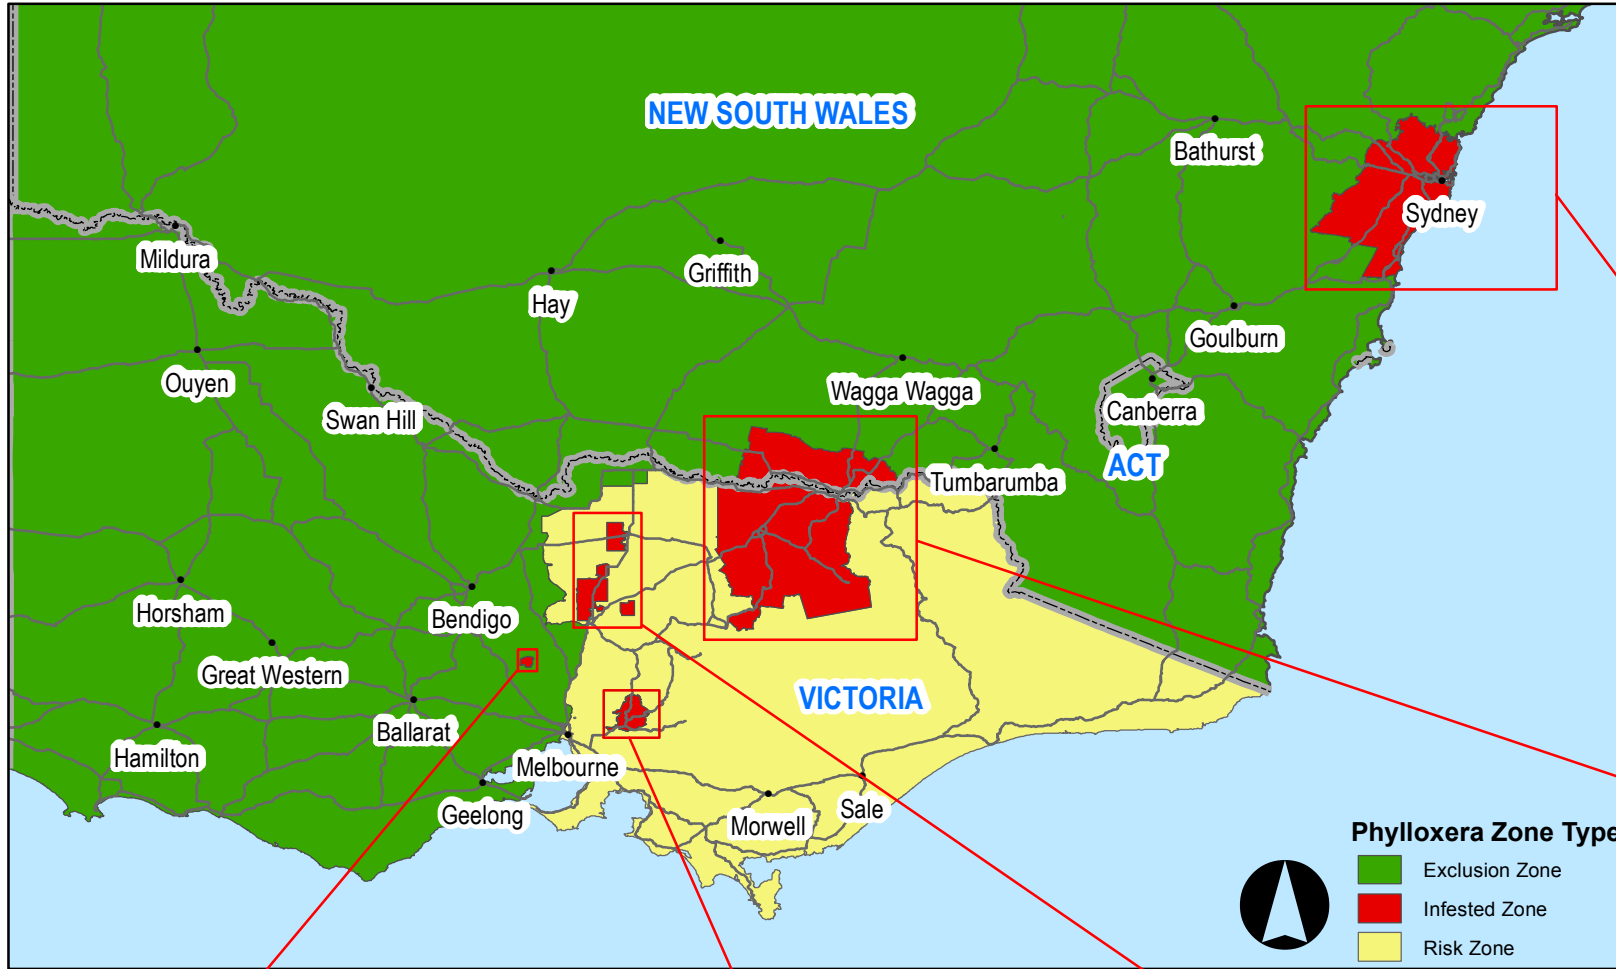

PHYLLOXERA MANAGEMENT ZONES, AUSTRALIA

Vinehealth AUSTRALIA

SCALE: 1:6,000,000
 DATUM: GDA94
 PROJECTION: Transverse Mercator
 DATE: 19th July 2017
 SOFTWARE: ESRI ArcGIS v 10.4
 DATA SOURCE: Geoscience Australia, DPI QLD, DPI NSW, and DEDJTR VIC